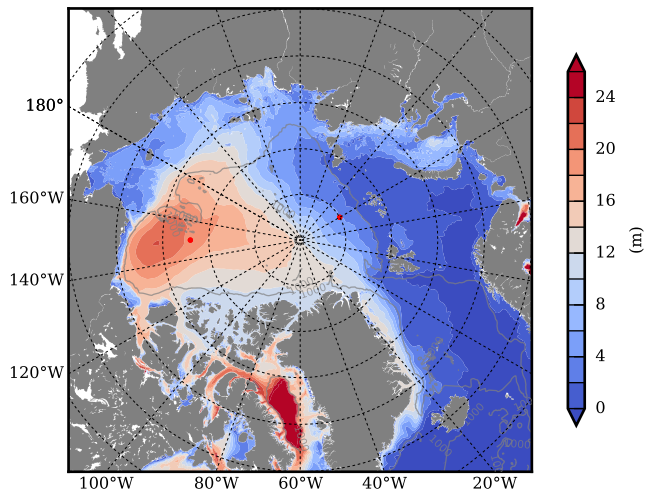

REF03 mean FWC (m) over 1996

Mean FWC (m) from BG Obs Sys. (Proshutinsky et al. GRL2018) over year 2003-2017

REF03 mean SSH

Mean SSH from Armitage et al. 2017 2003-2014