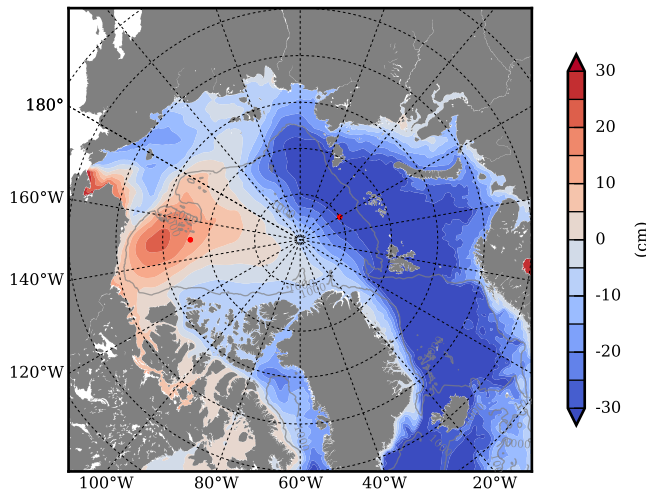

REF03 mean FWC (m) over 1996

Mean FWC (m) from BG Obs Sys. (Proshutinsky et al. GRL2018) over year 2003-2017

REF03 mean SSH

Mean SSH from Armitage et al. 2017 2003-2014