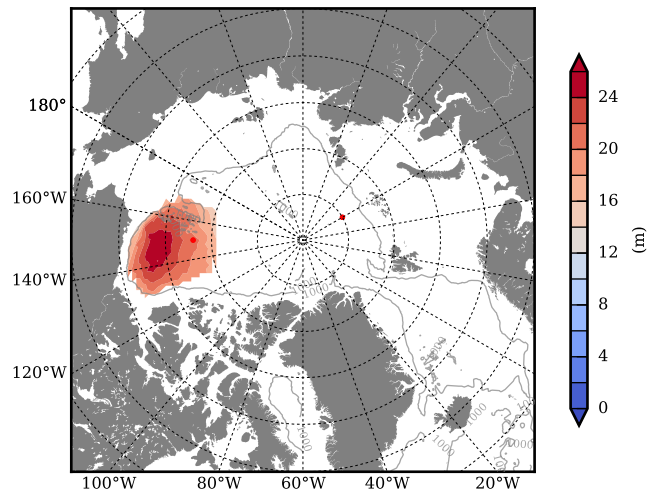

REF03 mean FWC (m) over 1996

Mean FWC (m) from BG Obs Sys. (Proshutinsky et al. GRL2018) over year 2003-2017

REF03 mean SSH

Mean SSH from Armitage et al. 2017 2003-2014