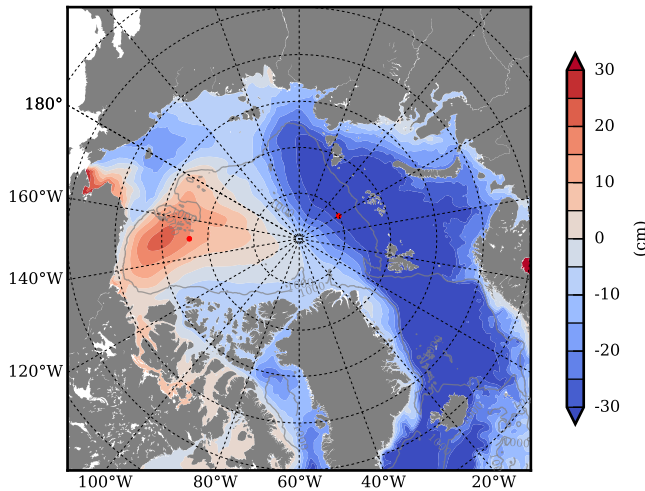

REF03 mean FWC (m) over 1997

Mean FWC (m) from BG Obs Sys. (Proshutinsky et al. GRL2018) over year 2003-2017

REF03 mean SSH

Mean SSH from Armitage et al. 2017 2003-2014