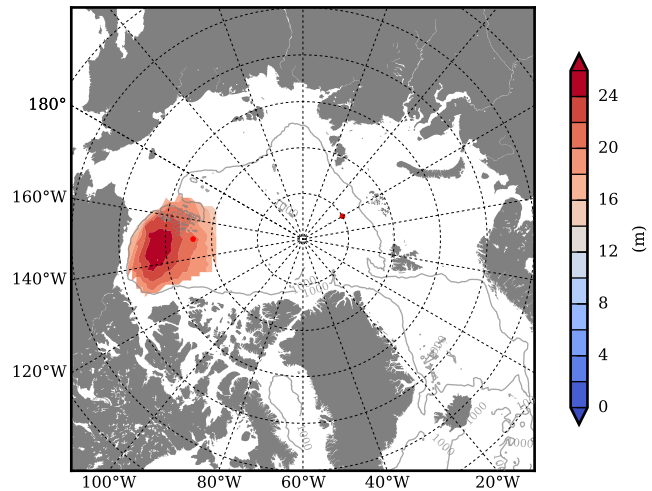

REF03 mean FWC (m) over 1997

Mean FWC (m) from BG Obs Sys. (Proshutinsky et al. GRL2018) over year 2003-2017

REF03 mean SSH

Mean SSH from Armitage et al. 2017 2003-2014