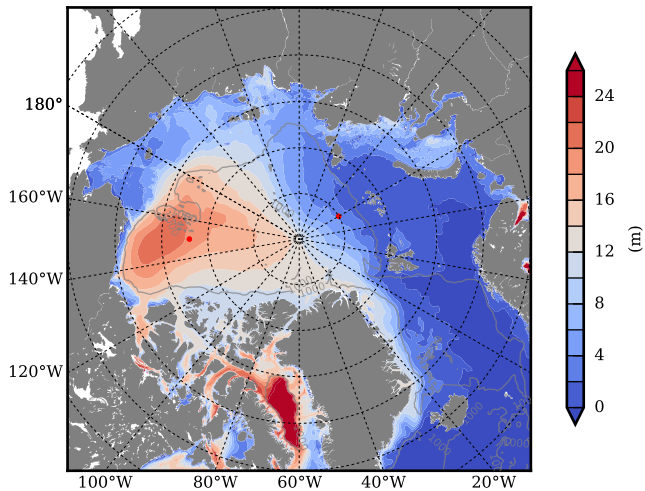

REF03 mean FWC (m) over 1997

Mean FWC (m) from BG Obs Sys. (Proshutinsky et al. GRL2018) over year 2003-2017

REF03 mean SSH

Mean SSH from Armitage et al. 2017 2003-2014