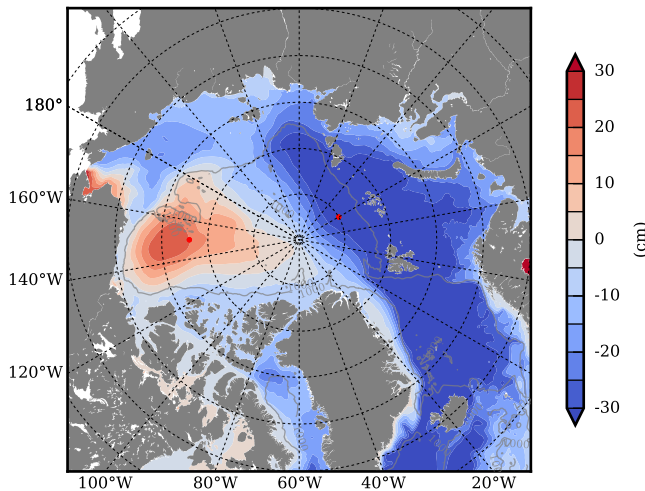

REF03 mean FWC (m) over 1998

Mean FWC (m) from BG Obs Sys. (Proshutinsky et al. GRL2018) over year 2003-2017

REF03 mean SSH

Mean SSH from Armitage et al. 2017 2003-2014