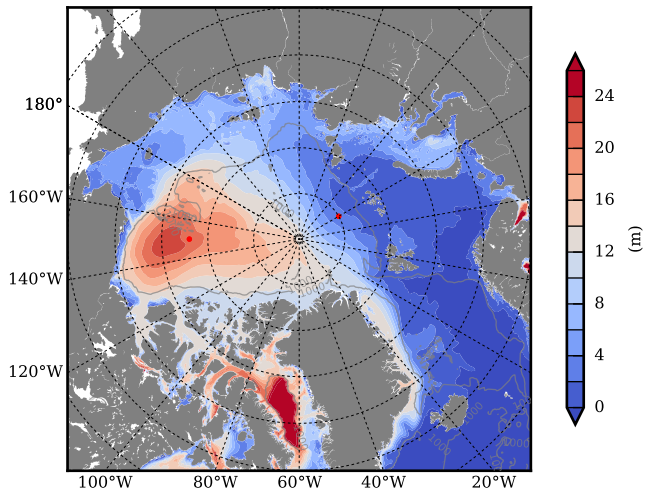

REF03 mean FWC (m) over 1998

Mean FWC (m) from BG Obs Sys. (Proshutinsky et al. GRL2018) over year 2003-2017

REF03 mean SSH

Mean SSH from Armitage et al. 2017 2003-2014