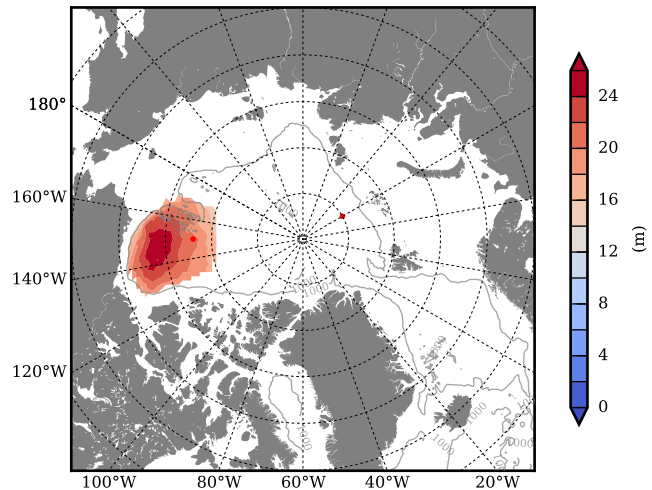

REF03 mean FWC (m) over 1998

Mean FWC (m) from BG Obs Sys. (Proshutinsky et al. GRL2018) over year 2003-2017

REF03 mean SSH

Mean SSH from Armitage et al. 2017 2003-2014