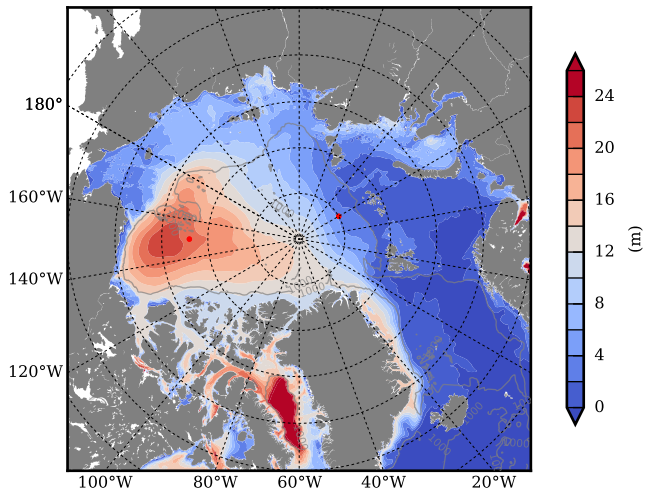

REF03 mean FWC (m) over 1999

Mean FWC (m) from BG Obs Sys. (Proshutinsky et al. GRL2018) over year 2003-2017

REF03 mean SSH

Mean SSH from Armitage et al. 2017 2003-2014