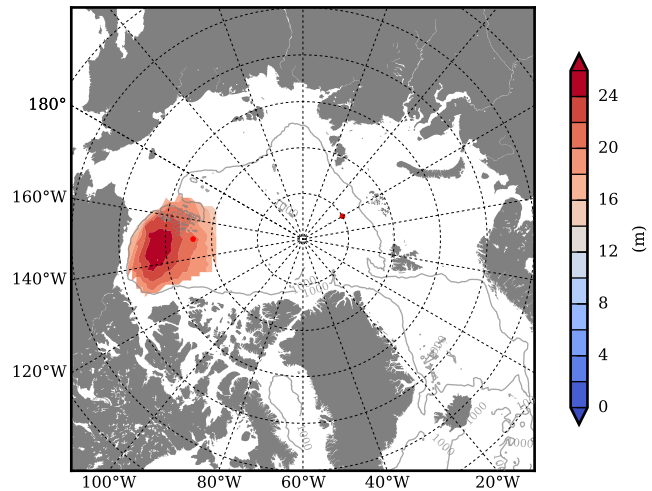

REF03 mean FWC (m) over 1999

Mean FWC (m) from BG Obs Sys. (Proshutinsky et al. GRL2018) over year 2003-2017

REF03 mean SSH

Mean SSH from Armitage et al. 2017 2003-2014