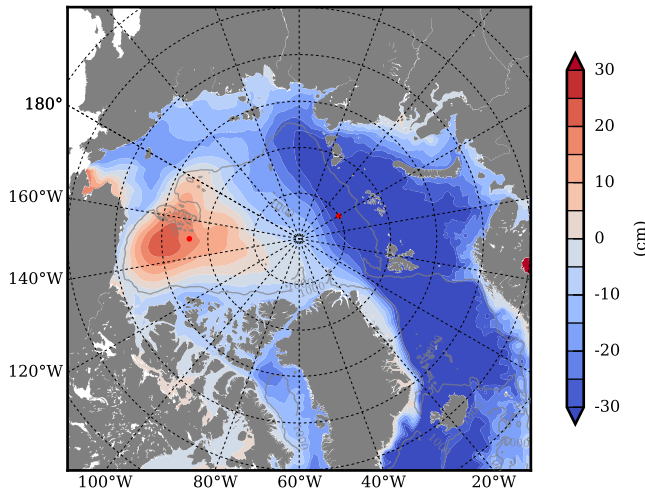

REF03 mean FWC (m) over 1999

Mean FWC (m) from BG Obs Sys. (Proshutinsky et al. GRL2018) over year 2003-2017

REF03 mean SSH

Mean SSH from Armitage et al. 2017 2003-2014