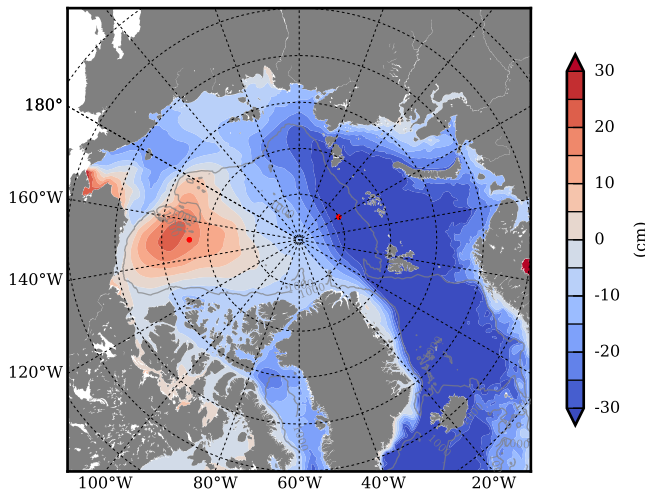

REF03 mean FWC (m) over 2000

Mean FWC (m) from BG Obs Sys. (Proshutinsky et al. GRL2018) over year 2003-2017

REF03 mean SSH

Mean SSH from Armitage et al. 2017 2003-2014