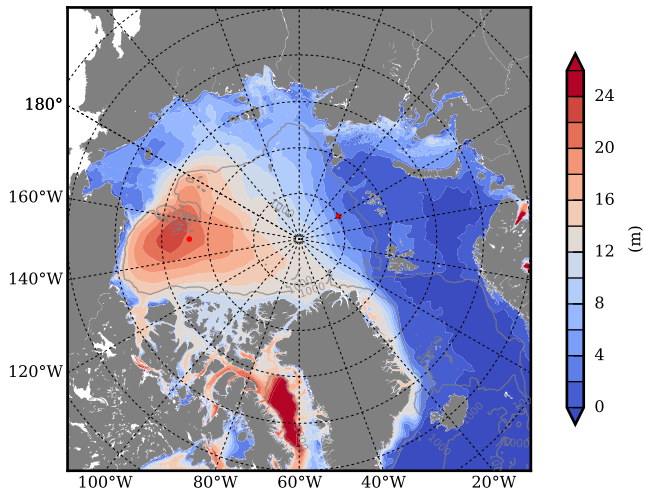

REF03 mean FWC (m) over 2000

Mean FWC (m) from BG Obs Sys. (Proshutinsky et al. GRL2018) over year 2003-2017

REF03 mean SSH

Mean SSH from Armitage et al. 2017 2003-2014