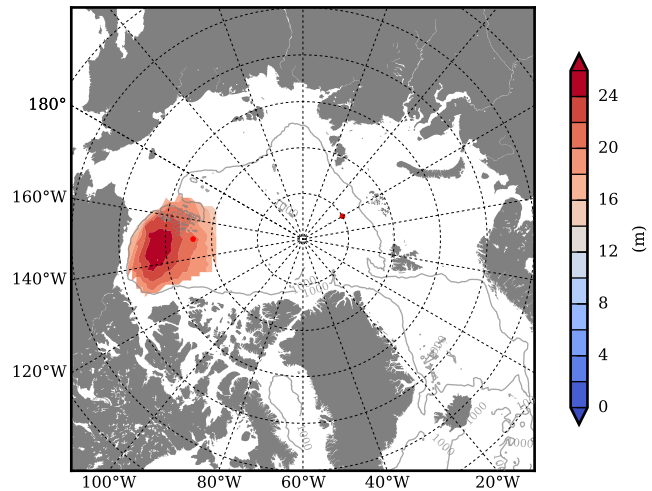

REF03 mean FWC (m) over 2000

Mean FWC (m) from BG Obs Sys. (Proshutinsky et al. GRL2018) over year 2003-2017

REF03 mean SSH

Mean SSH from Armitage et al. 2017 2003-2014