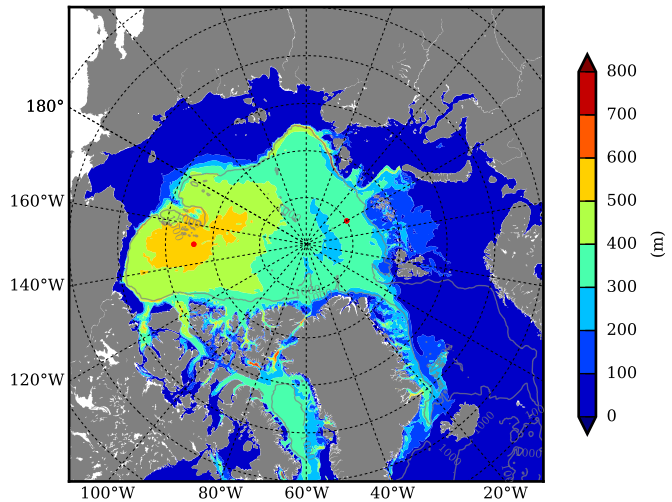

REF04WNDC AW Max Temp over 2000

AW Max Temp from PHC 3.0

REF04WNDC AW Max Temp depth

AW Max Temp depth from PHC 3.0