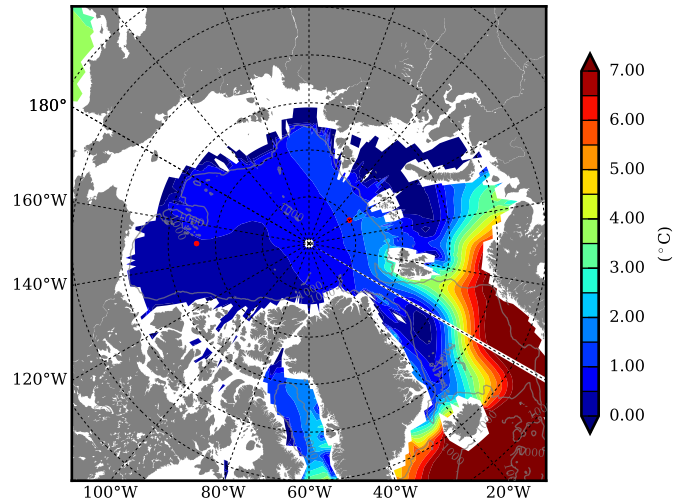

REF04WNDC AW Max Temp over 2000

AW Max Temp from PHC 3.0

REF04WNDC AW Max Temp depth

AW Max Temp depth from PHC 3.0