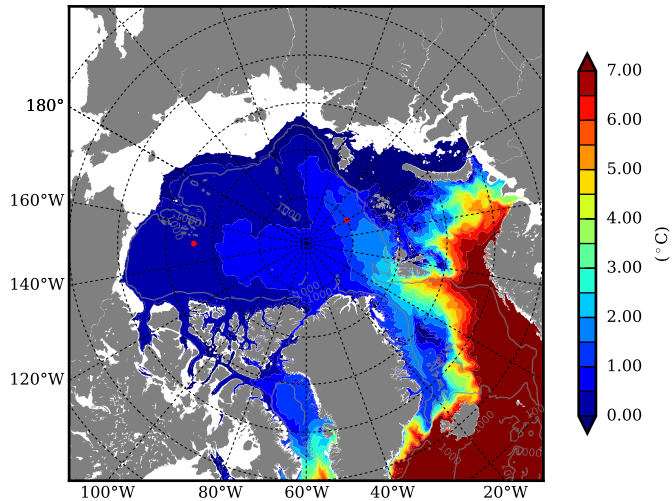

REF04WNDC AW Max Temp over 2000

AW Max Temp from PHC 3.0

REF04WNDC AW Max Temp depth

AW Max Temp depth from PHC 3.0