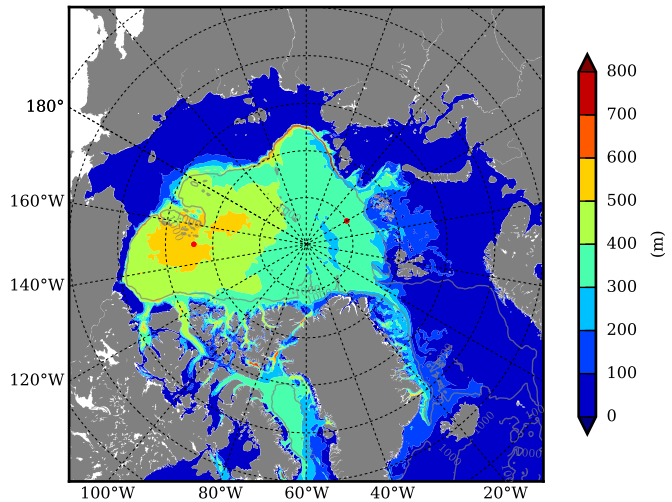

REF04WNDC AW Max Temp over 2001

AW Max Temp from PHC 3.0

REF04WNDC AW Max Temp depth

AW Max Temp depth from PHC 3.0