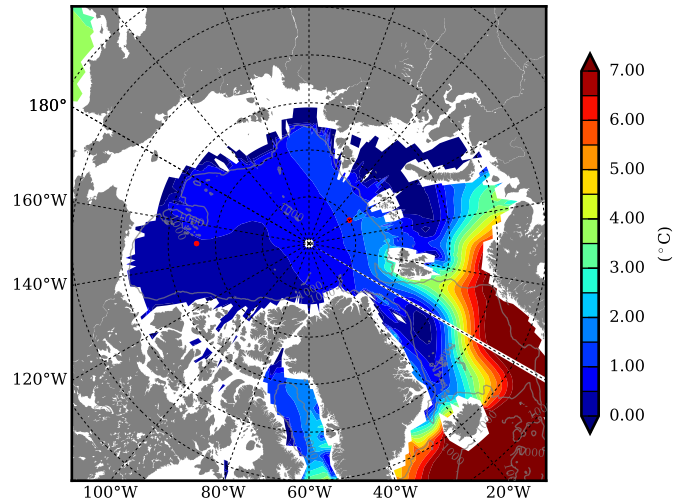

REF04WNDC AW Max Temp over 2001

AW Max Temp from PHC 3.0

REF04WNDC AW Max Temp depth

AW Max Temp depth from PHC 3.0