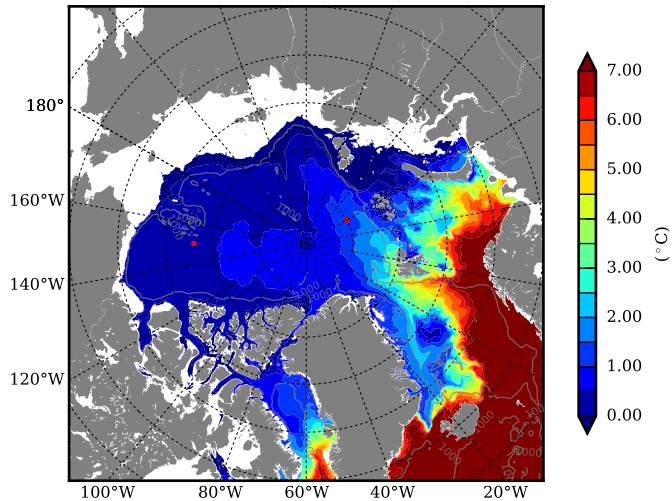

REF04WNDC AW Max Temp over 2001

AW Max Temp from PHC 3.0

REF04WNDC AW Max Temp depth

AW Max Temp depth from PHC 3.0