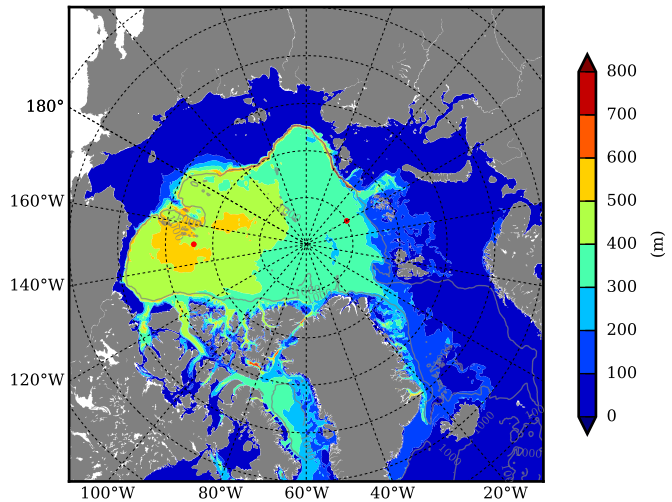

REF04WNDC AW Max Temp over 2002

AW Max Temp from PHC 3.0

REF04WNDC AW Max Temp depth

AW Max Temp depth from PHC 3.0