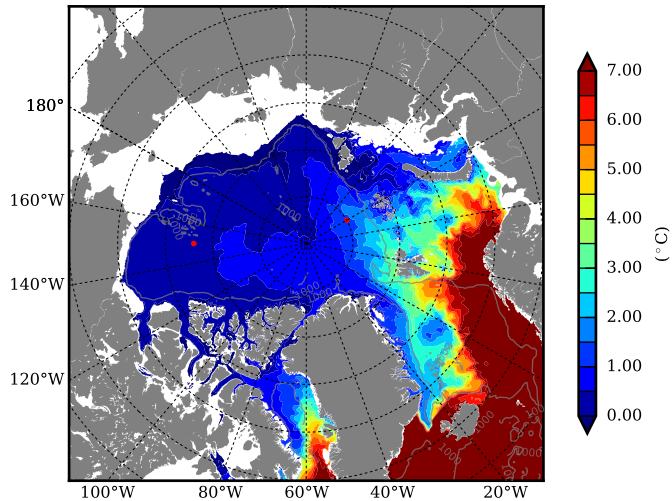

REF04WNDC AW Max Temp over 2002

AW Max Temp from PHC 3.0

REF04WNDC AW Max Temp depth

AW Max Temp depth from PHC 3.0