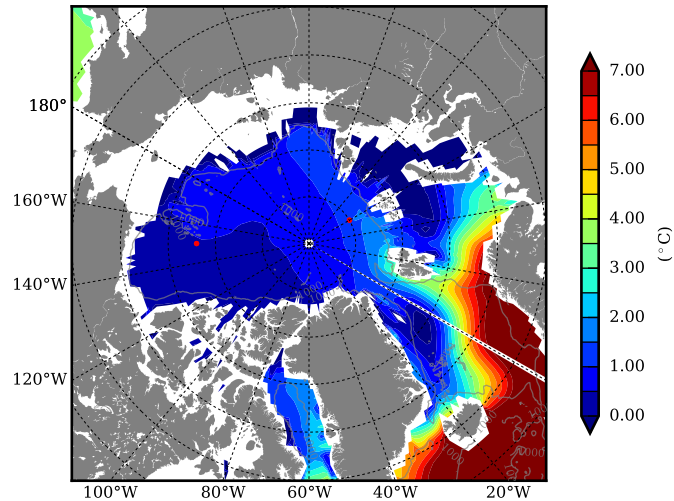

REF04WNDC AW Max Temp over 2002

AW Max Temp from PHC 3.0

REF04WNDC AW Max Temp depth

AW Max Temp depth from PHC 3.0