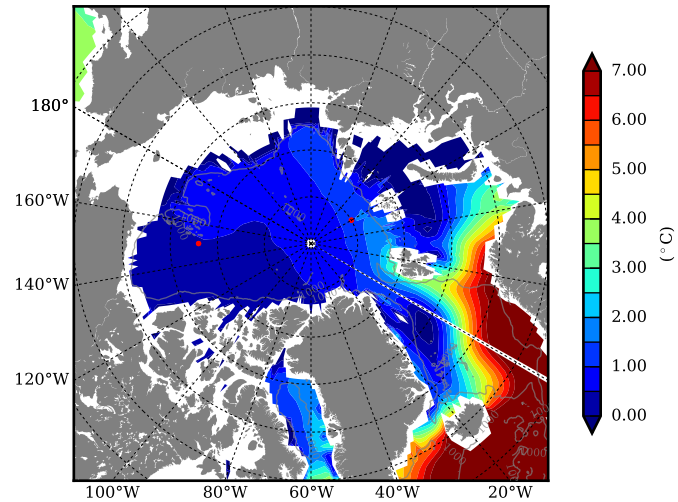

REF04WNDC AW Max Temp over 2003

AW Max Temp from PHC 3.0

REF04WNDC AW Max Temp depth

AW Max Temp depth from PHC 3.0