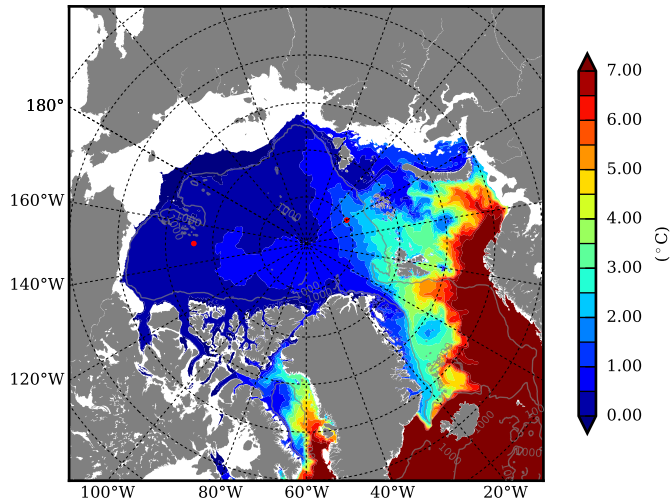

REF04WNDC AW Max Temp over 2003

AW Max Temp from PHC 3.0

REF04WNDC AW Max Temp depth

AW Max Temp depth from PHC 3.0