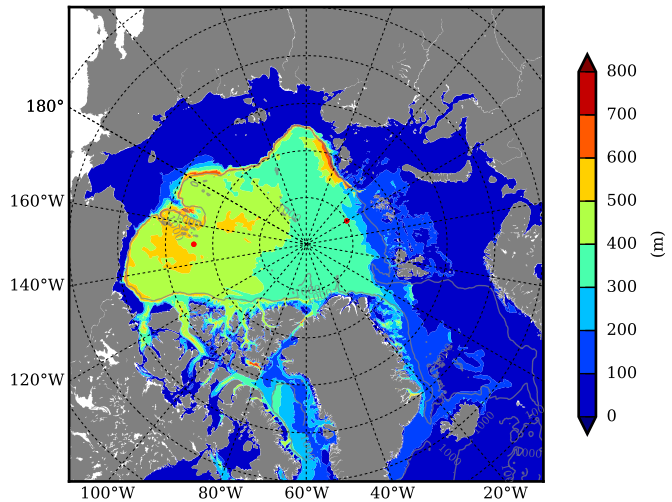

REF04WNDC AW Max Temp over 2003

AW Max Temp from PHC 3.0

REF04WNDC AW Max Temp depth

AW Max Temp depth from PHC 3.0