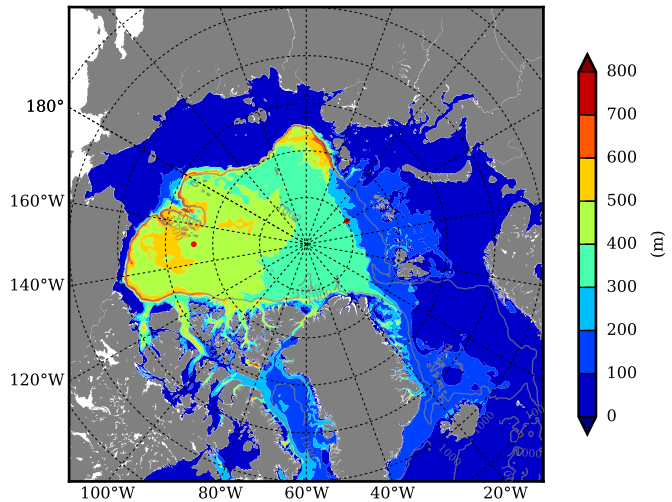

REF04WNDC AW Max Temp over
2004

AW Max Temp from
PHC 3.0

REF04WNDC AW Max Temp depth

AW Max Temp depth from
PHC 3.0