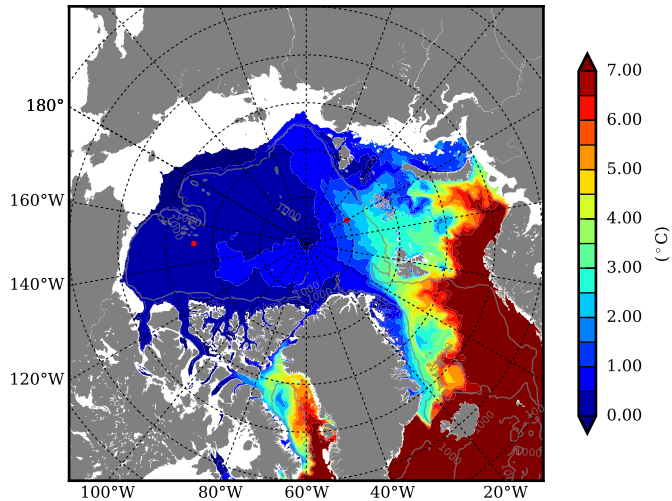

REF04WNDC AW Max Temp over
2004

AW Max Temp from
PHC 3.0

REF04WNDC AW Max Temp depth

AW Max Temp depth from
PHC 3.0