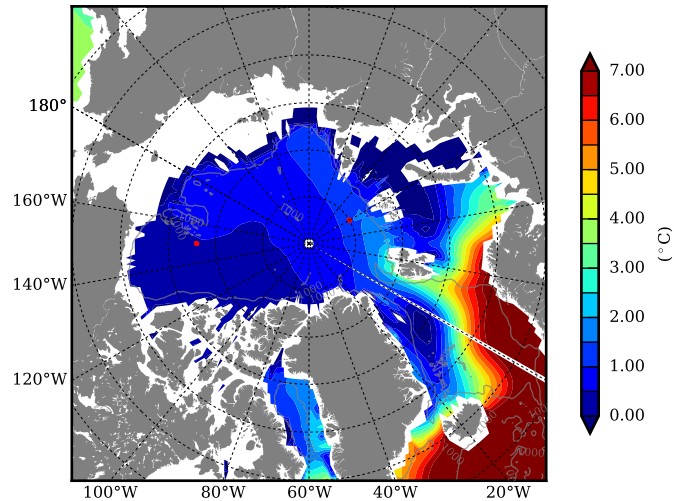

REF04WNDC AW Max Temp over
2004

AW Max Temp from
PHC 3.0

REF04WNDC AW Max Temp depth

AW Max Temp depth from
PHC 3.0