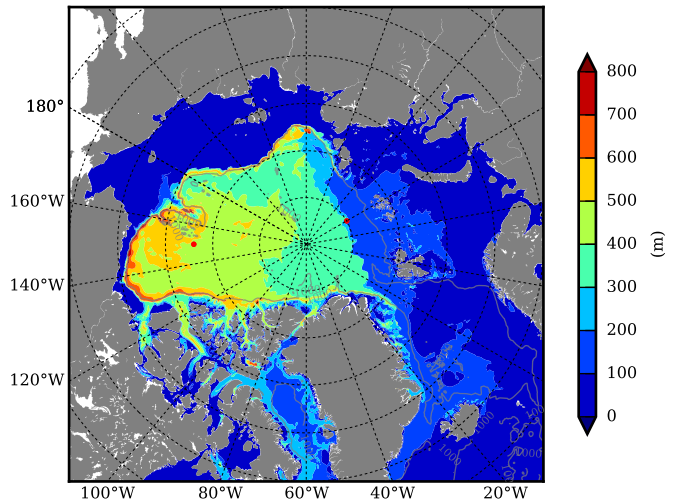

REF04WNDC AW Max Temp over 2005

AW Max Temp from PHC 3.0

REF04WNDC AW Max Temp depth

AW Max Temp depth from PHC 3.0