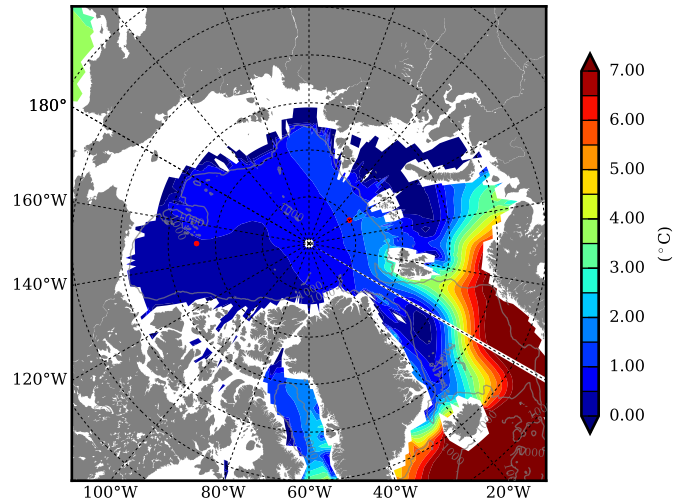

REF04WNDC AW Max Temp over 2005

AW Max Temp from PHC 3.0

REF04WNDC AW Max Temp depth

AW Max Temp depth from PHC 3.0