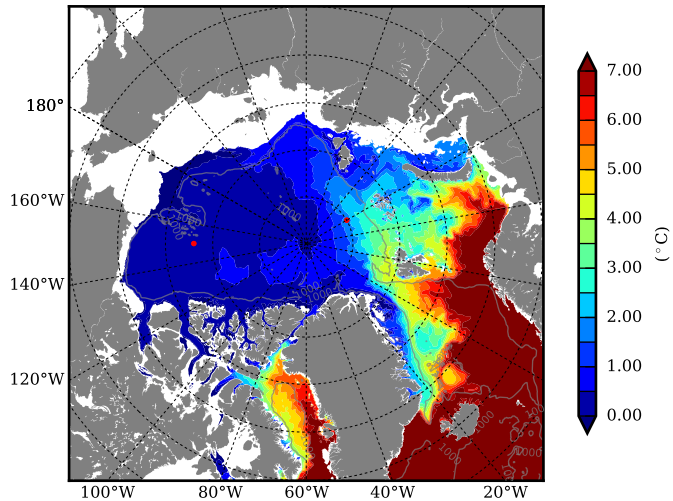

REF04WNDC AW Max Temp over 2005

AW Max Temp from PHC 3.0

REF04WNDC AW Max Temp depth

AW Max Temp depth from PHC 3.0