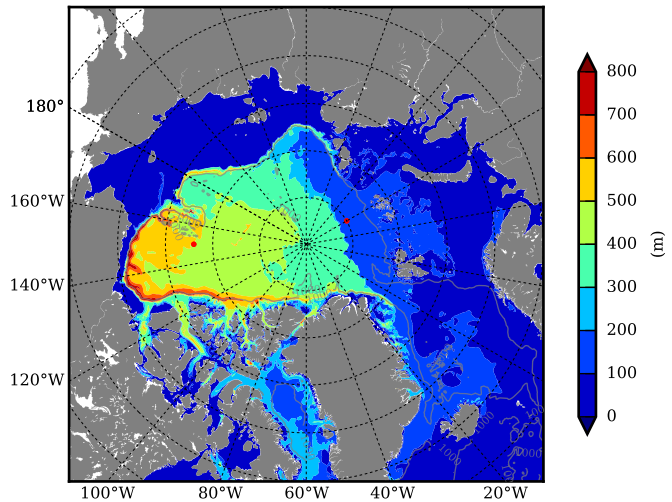

REF04WNDC AW Max Temp over 2006

AW Max Temp from PHC 3.0

REF04WNDC AW Max Temp depth

AW Max Temp depth from PHC 3.0