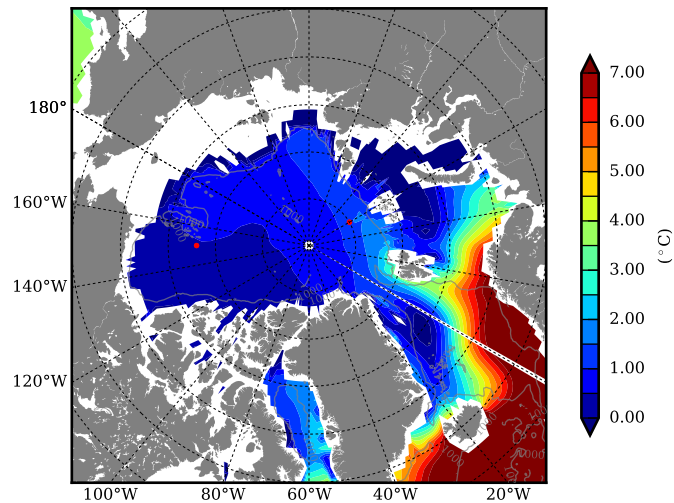

REF04WNDC AW Max Temp over 2006

AW Max Temp from PHC 3.0

REF04WNDC AW Max Temp depth

AW Max Temp depth from PHC 3.0