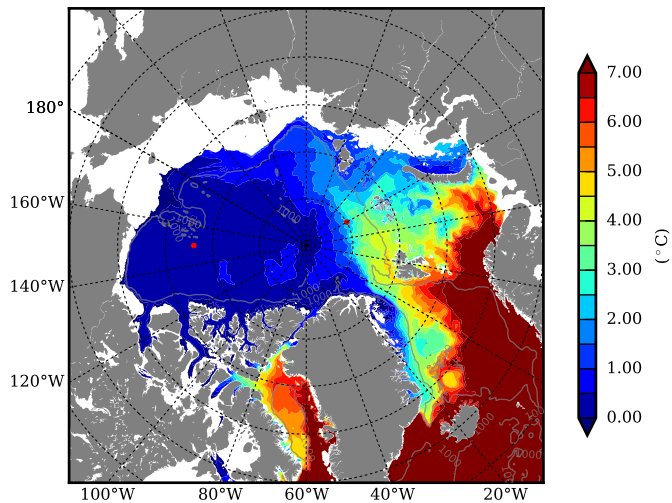

REF04WNDC AW Max Temp over 2006

AW Max Temp from PHC 3.0

REF04WNDC AW Max Temp depth

AW Max Temp depth from PHC 3.0