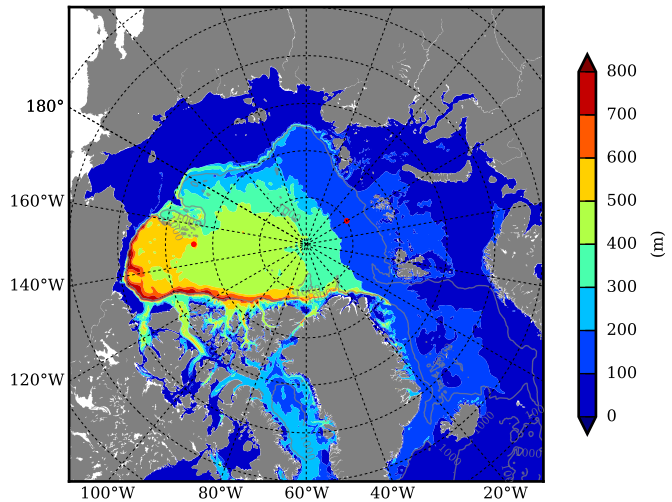

REF04WNDC AW Max Temp over 2007

AW Max Temp from PHC 3.0

REF04WNDC AW Max Temp depth

AW Max Temp depth from PHC 3.0