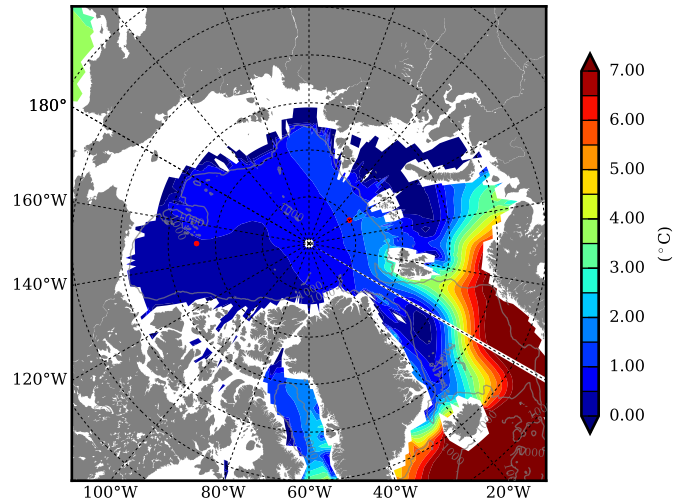

REF04WNDC AW Max Temp over 2007

AW Max Temp from PHC 3.0

REF04WNDC AW Max Temp depth

AW Max Temp depth from PHC 3.0