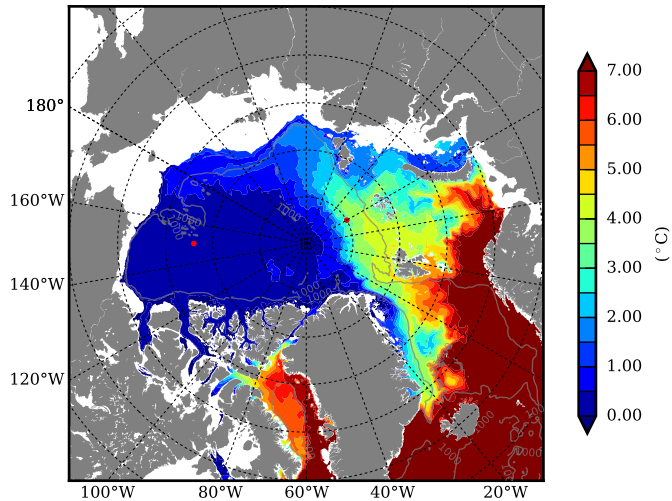

REF04WNDC AW Max Temp over 2007

AW Max Temp from PHC 3.0

REF04WNDC AW Max Temp depth

AW Max Temp depth from PHC 3.0