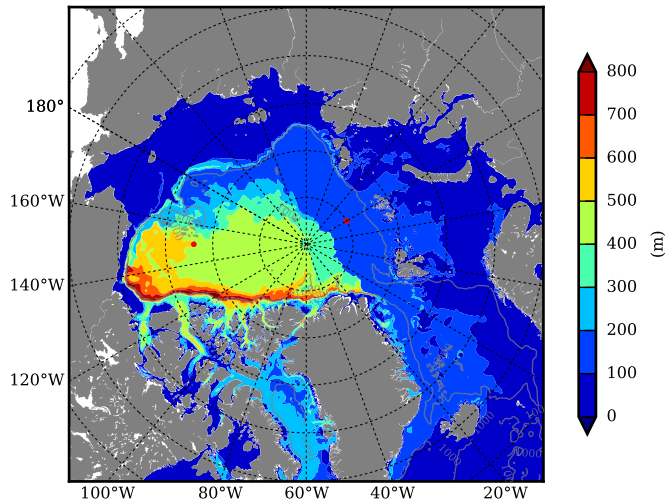

REF04WNDC AW Max Temp over 2008

AW Max Temp from PHC 3.0

REF04WNDC AW Max Temp depth

AW Max Temp depth from PHC 3.0