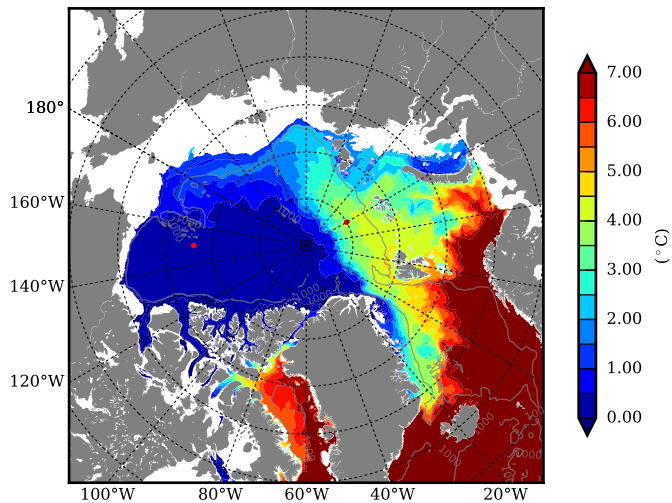

REF04WNDC AW Max Temp over 2008

AW Max Temp from PHC 3.0

REF04WNDC AW Max Temp depth

AW Max Temp depth from PHC 3.0