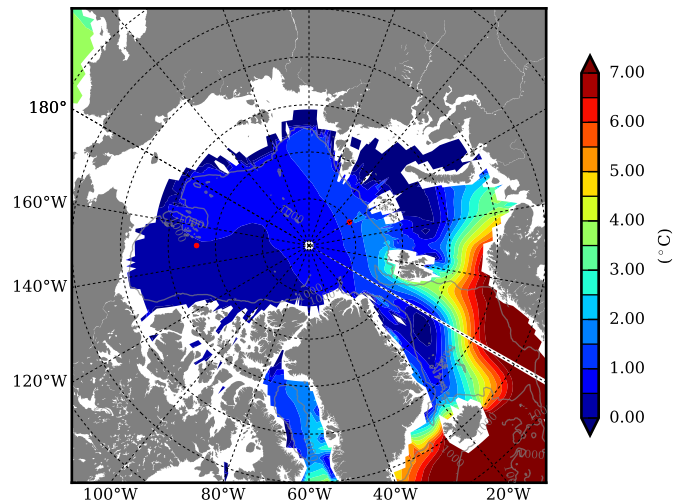

REF04WNDC AW Max Temp over 2008

AW Max Temp from PHC 3.0

REF04WNDC AW Max Temp depth

AW Max Temp depth from PHC 3.0