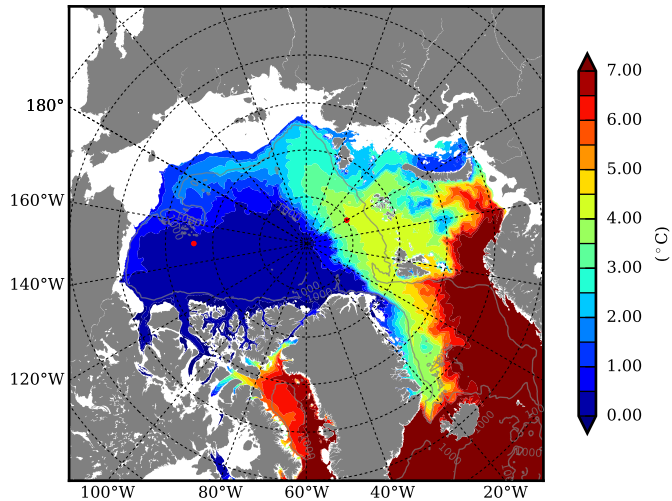

REF04WNDC AW Max Temp over 2009

AW Max Temp from PHC 3.0

REF04WNDC AW Max Temp depth

AW Max Temp depth from PHC 3.0