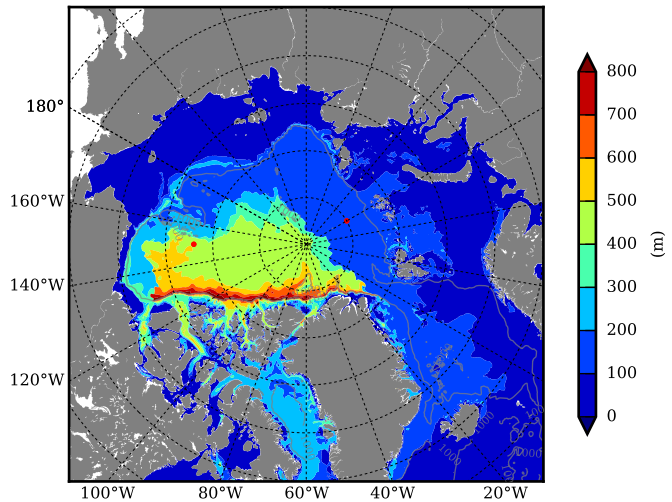

REF04WNDC AW Max Temp over 2009

AW Max Temp from PHC 3.0

REF04WNDC AW Max Temp depth

AW Max Temp depth from PHC 3.0