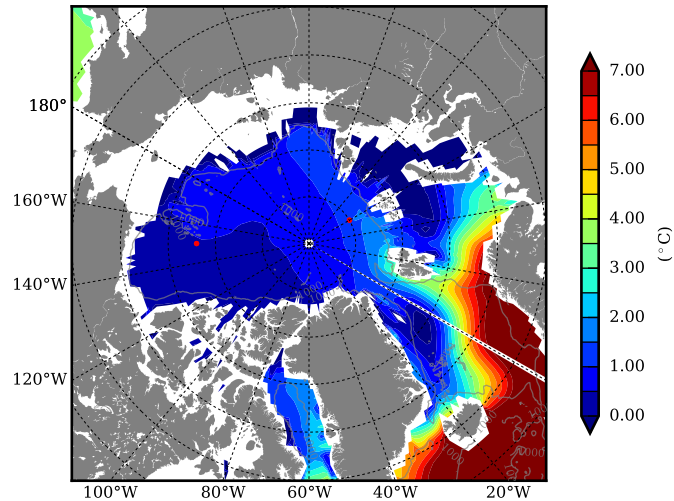

REF04WNDC AW Max Temp over 2009

AW Max Temp from PHC 3.0

REF04WNDC AW Max Temp depth

AW Max Temp depth from PHC 3.0