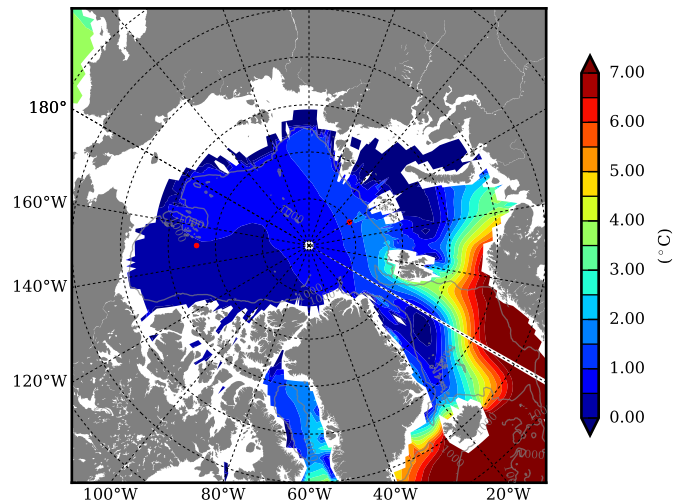

REF04WNDC AW Max Temp over 2010

AW Max Temp from PHC 3.0

REF04WNDC AW Max Temp depth

AW Max Temp depth from PHC 3.0