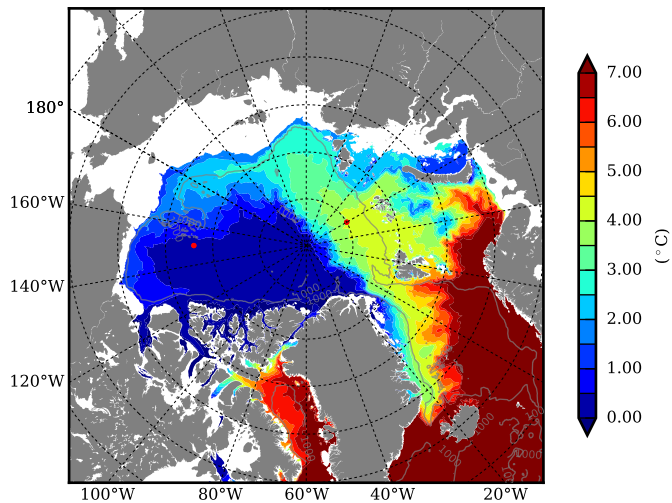

REF04WNDC AW Max Temp over 2010

AW Max Temp from PHC 3.0

REF04WNDC AW Max Temp depth

AW Max Temp depth from PHC 3.0