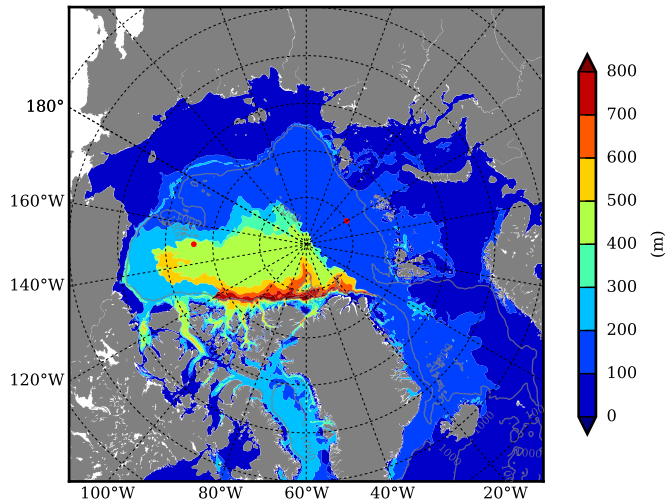

REF04WNDC AW Max Temp over 2010

AW Max Temp from PHC 3.0

REF04WNDC AW Max Temp depth

AW Max Temp depth from PHC 3.0