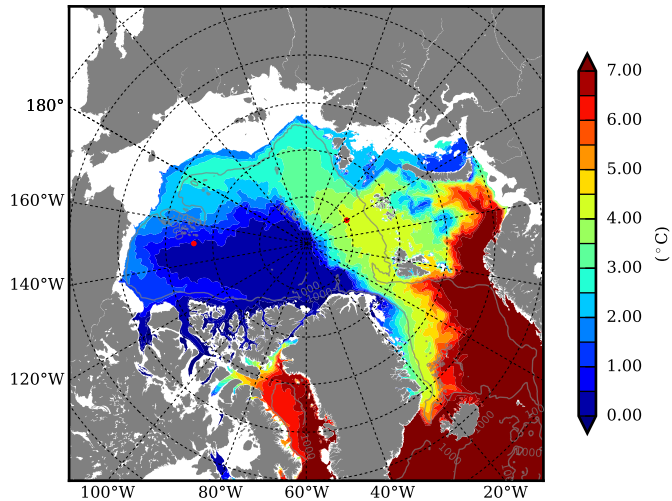

REF04WNDC AW Max Temp over 2011

AW Max Temp from PHC 3.0

REF04WNDC AW Max Temp depth

AW Max Temp depth from PHC 3.0