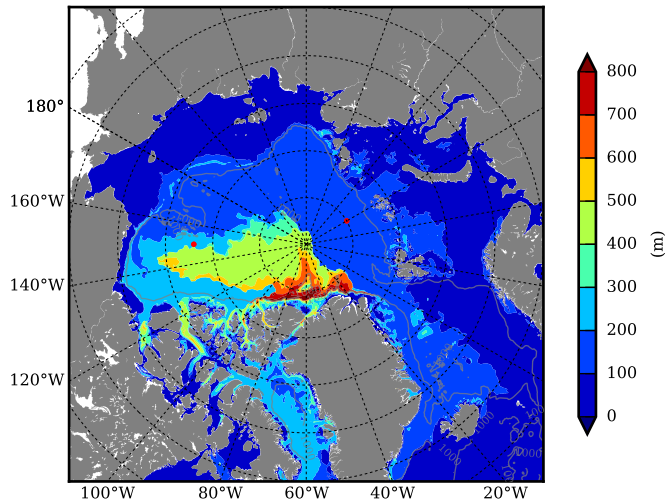

REF04WNDC AW Max Temp over 2011

AW Max Temp from PHC 3.0

REF04WNDC AW Max Temp depth

AW Max Temp depth from PHC 3.0