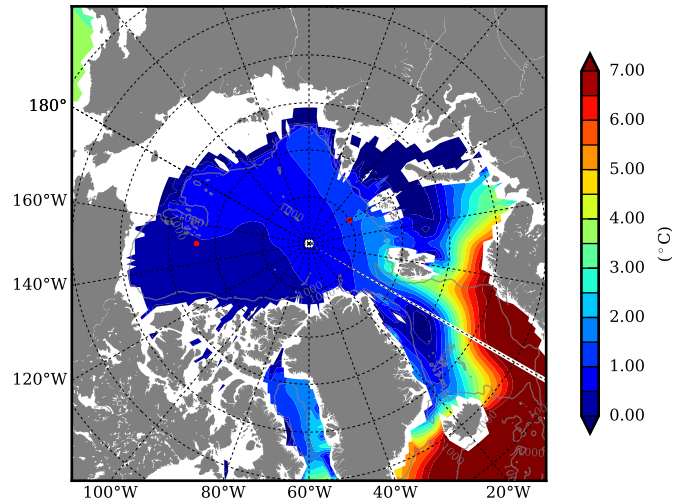

REF04WNDC AW Max Temp over 2011

AW Max Temp from PHC 3.0

REF04WNDC AW Max Temp depth

AW Max Temp depth from PHC 3.0