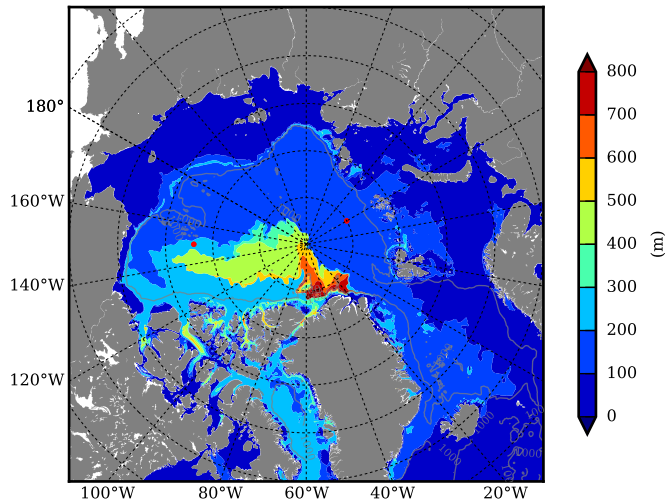

REF04WNDC AW Max Temp over 2012

AW Max Temp from PHC 3.0

REF04WNDC AW Max Temp depth

AW Max Temp depth from PHC 3.0