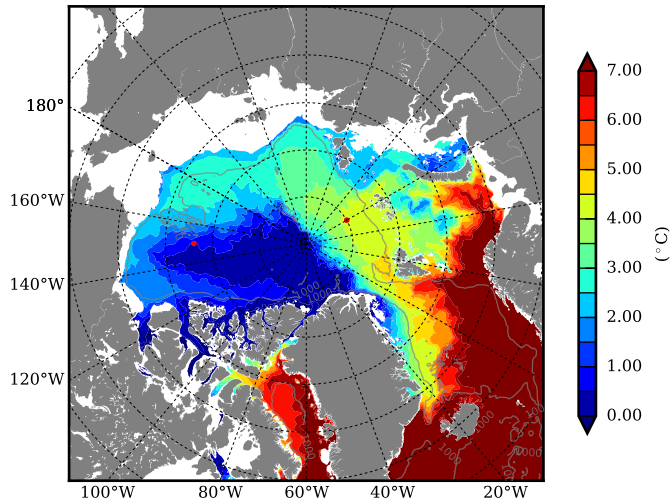

REF04WNDC AW Max Temp over 2012

AW Max Temp from PHC 3.0

REF04WNDC AW Max Temp depth

AW Max Temp depth from PHC 3.0