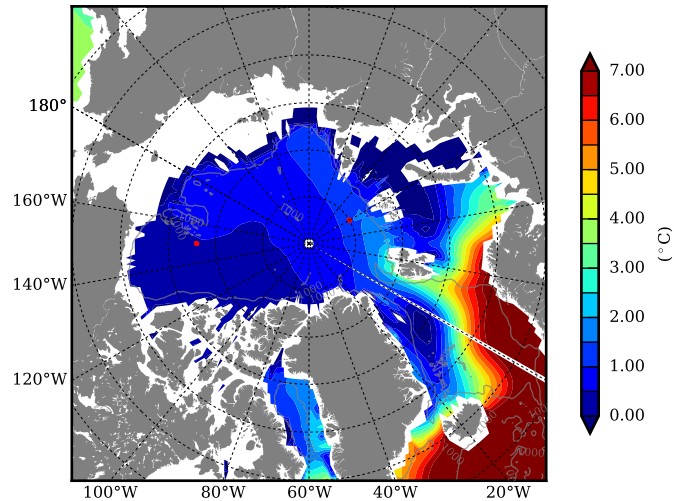

REF04WNDC AW Max Temp over 2012

AW Max Temp from PHC 3.0

REF04WNDC AW Max Temp depth

AW Max Temp depth from PHC 3.0