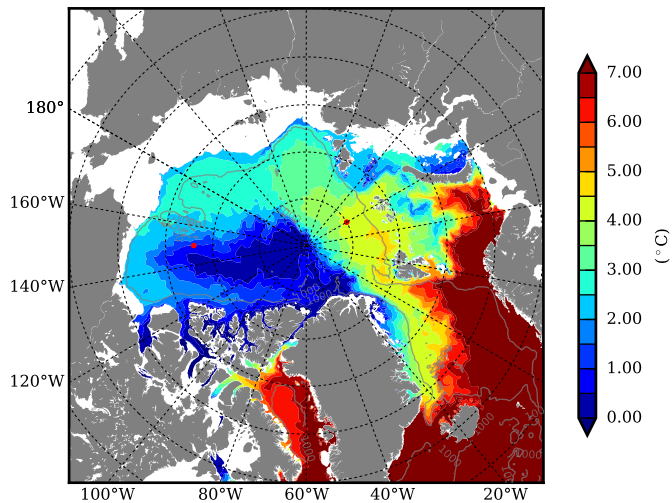

REF04WNDC AW Max Temp over 2013

AW Max Temp from PHC 3.0

REF04WNDC AW Max Temp depth

AW Max Temp depth from PHC 3.0