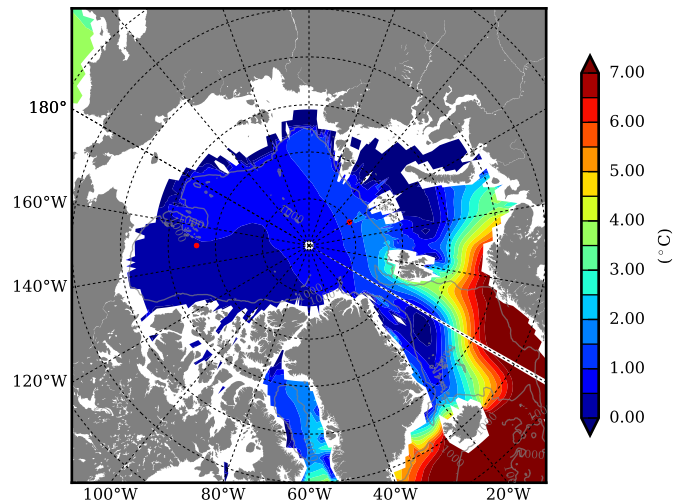

REF04WNDC AW Max Temp over 2013

AW Max Temp from PHC 3.0

REF04WNDC AW Max Temp depth

AW Max Temp depth from PHC 3.0