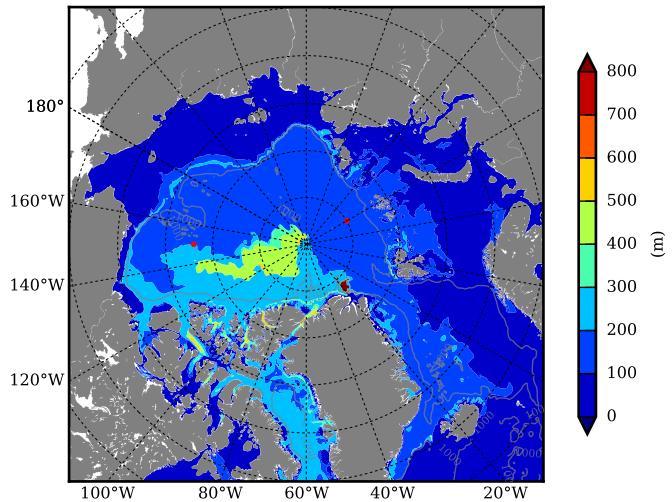

REF04WNDC AW Max Temp over 2013

AW Max Temp from PHC 3.0

REF04WNDC AW Max Temp depth

AW Max Temp depth from PHC 3.0