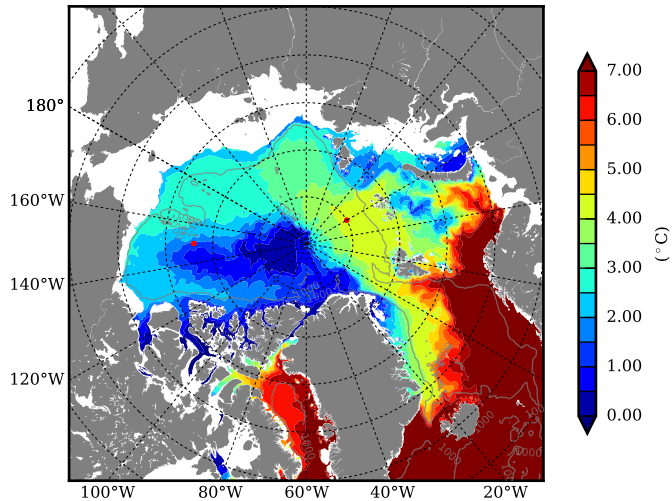

REF04WNDC AW Max Temp over 2014

AW Max Temp from PHC 3.0

REF04WNDC AW Max Temp depth

AW Max Temp depth from PHC 3.0