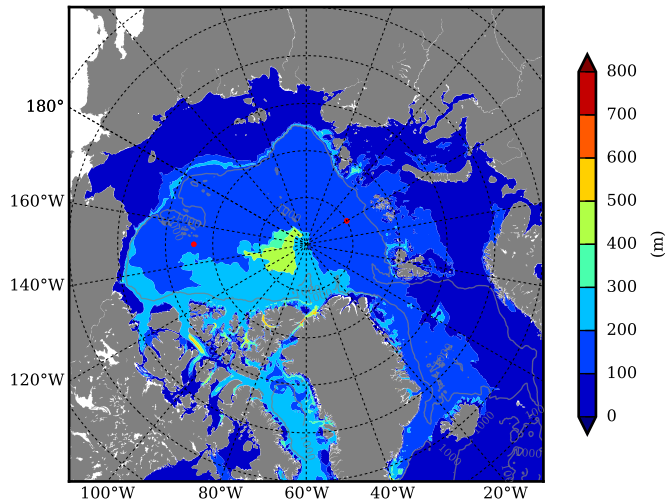

REF04WNDC AW Max Temp over 2014

AW Max Temp from PHC 3.0

REF04WNDC AW Max Temp depth

AW Max Temp depth from PHC 3.0