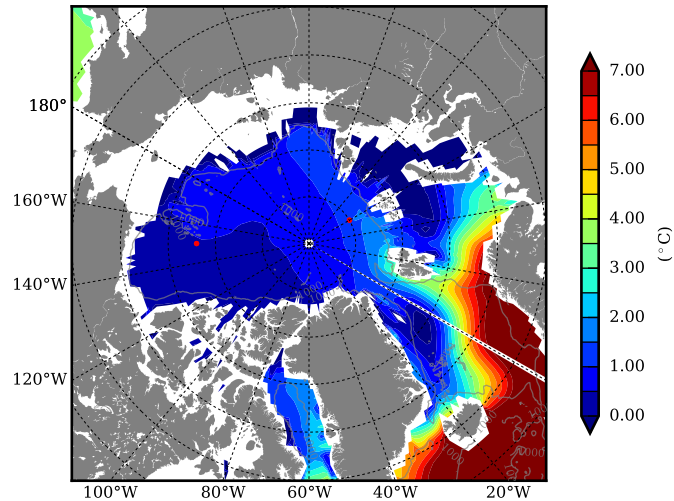

REF04WNDC AW Max Temp over 2014

AW Max Temp from PHC 3.0

REF04WNDC AW Max Temp depth

AW Max Temp depth from PHC 3.0