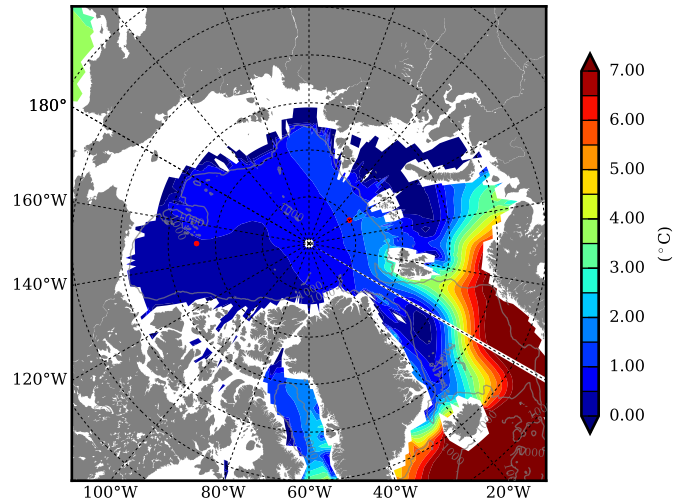

REF04WNDC AW Max Temp over 2015

AW Max Temp from PHC 3.0

REF04WNDC AW Max Temp depth

AW Max Temp depth from PHC 3.0