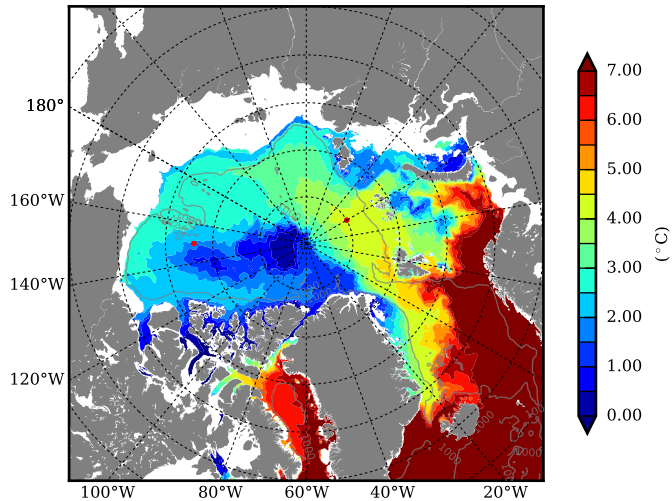

REF04WNDC AW Max Temp over 2015

AW Max Temp from PHC 3.0

REF04WNDC AW Max Temp depth

AW Max Temp depth from PHC 3.0