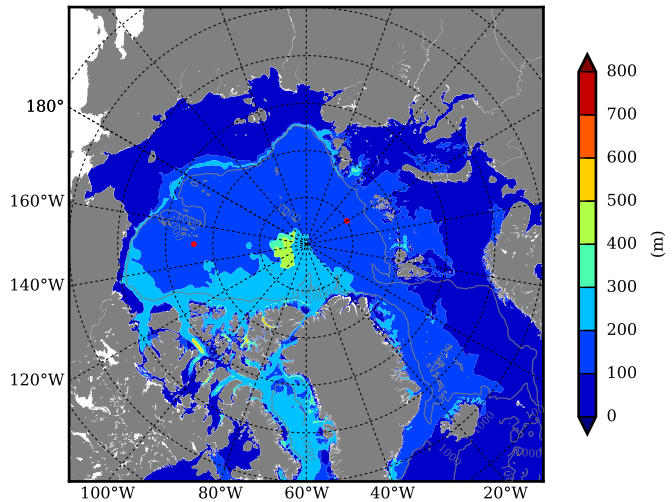

REF04WNDC AW Max Temp over 2015

AW Max Temp from PHC 3.0

REF04WNDC AW Max Temp depth

AW Max Temp depth from PHC 3.0