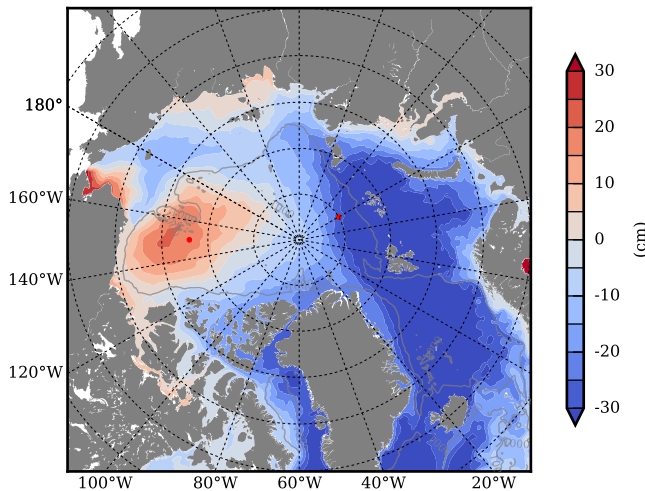

REF04WNCDC mean FWC (m) over 2000

Mean FWC (m) from BG Obs Sys. (Proshutinsky et al. GRL2018) over year 2003-2017

REF04WNCDC mean SSH

Mean SSH from Armitage et al. 2017 2003-2014