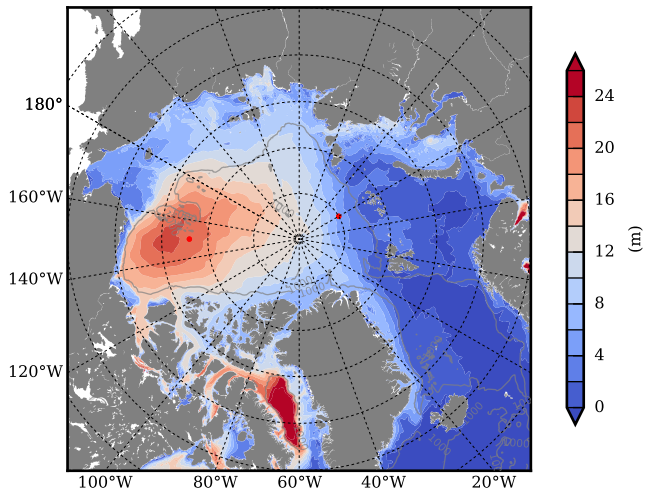

REF04WNCDC mean FWC (m) over 2000

Mean FWC (m) from BG Obs Sys. (Proshutinsky et al. GRL2018) over year 2003-2017

REF04WNCDC mean SSH

Mean SSH from Armitage et al. 2017 2003-2014