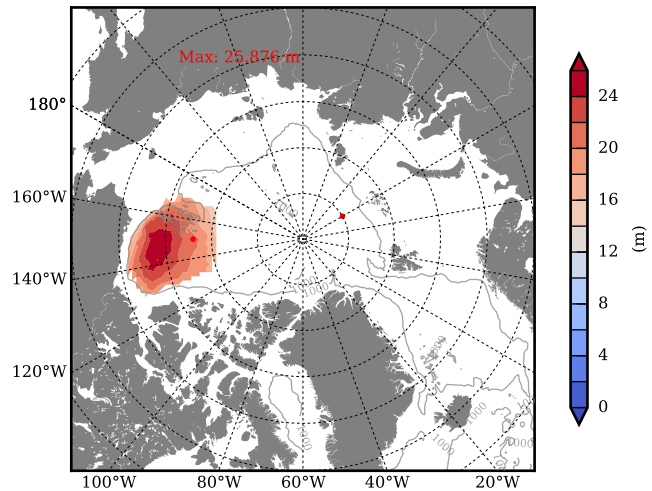

REF04WNCDC mean FWC (m) over 2000

Mean FWC (m) from BG Obs Sys. (Proshutinsky et al. GRL2018) over year 2003-2017

REF04WNCDC mean SSH

Mean SSH from Armitage et al. 2017 2003-2014