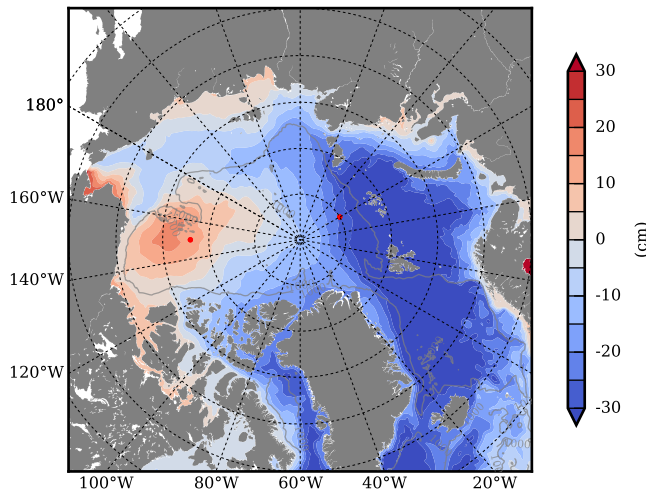

REF04WNCDC mean FWC (m) over 2001

Mean FWC (m) from BG Obs Sys. (Proshutinsky et al. GRL2018) over year 2003-2017

REF04WNCDC mean SSH

Mean SSH from Armitage et al. 17 2003-2014