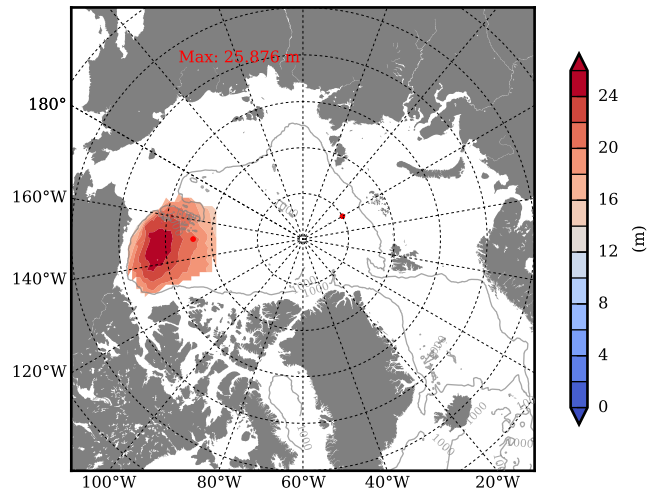

REF04WNCDC mean FWC (m) over 2001

Mean FWC (m) from BG Obs Sys. (Proshutinsky et al. GRL2018) over year 2003-2017

REF04WNCDC mean SSH

Mean SSH from Armitage et al. 17 2003-2014