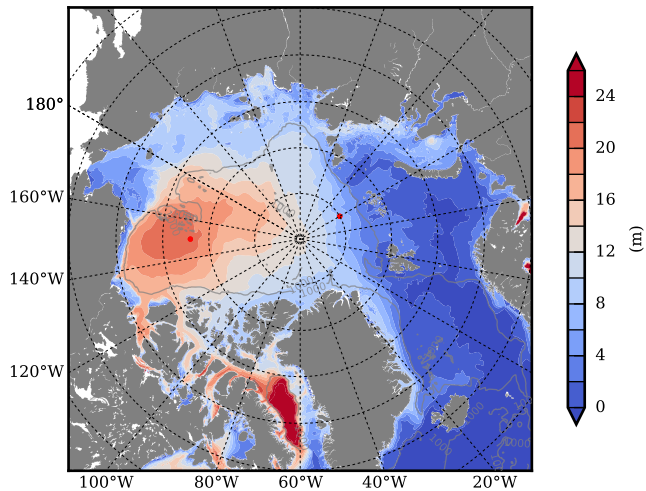

REF04WNCDC mean FWC (m) over 2001

Mean FWC (m) from BG Obs Sys. (Proshutinsky et al. GRL2018) over year 2003-2017

REF04WNCDC mean SSH

Mean SSH from Armitage et al. 17 2003-2014