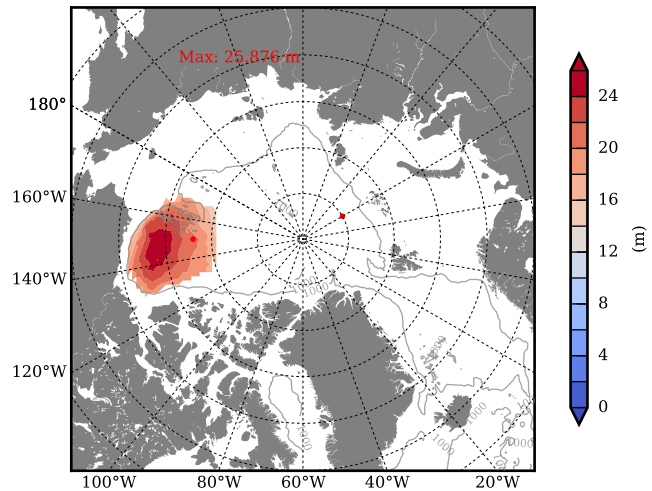

REF04WNCDC mean FWC (m) over 2002

Mean FWC (m) from BG Obs Sys. (Proshutinsky et al. GRL2018) over year 2003-2017

REF04WNCDC mean SSH

Mean SSH from Armitage et al. 2017 2003-2014