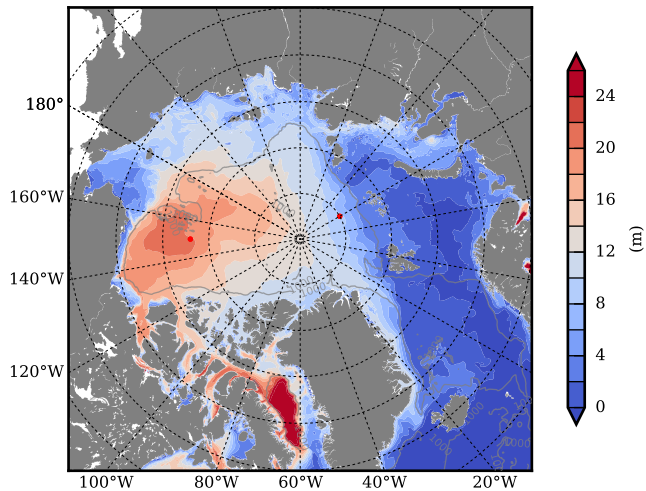

REF04WNCDC mean FWC (m) over 2002

Mean FWC (m) from BG Obs Sys. (Proshutinsky et al. GRL2018) over year 2003-2017

REF04WNCDC mean SSH

Mean SSH from Armitage et al. 2017 2003-2014