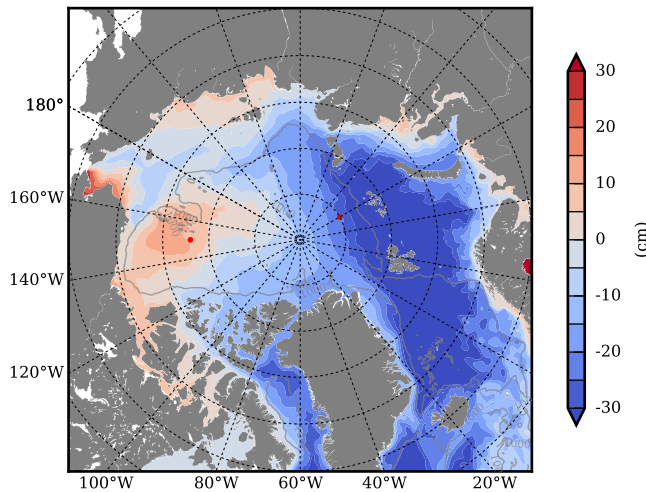

REF04WNCDC mean FWC (m) over 2002

Mean FWC (m) from BG Obs Sys. (Proshutinsky et al. GRL2018) over year 2003-2017

REF04WNCDC mean SSH

Mean SSH from Armitage et al. 2017 2003-2014