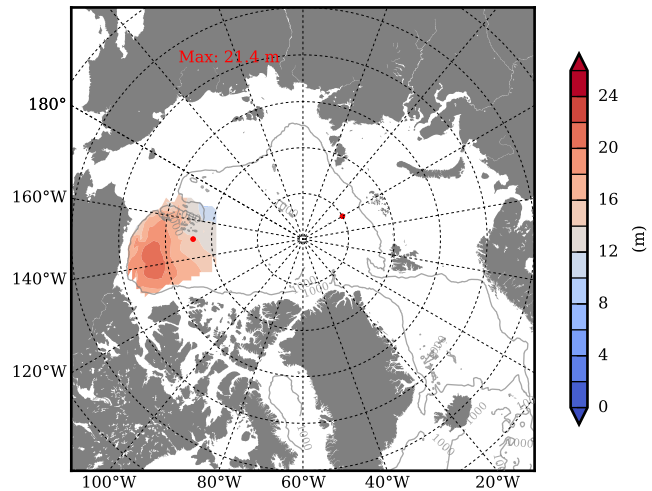

REF04WNCDC mean FWC (m) over 2003

Mean FWC (m) from BG Obs Sys. (Proshutinsky et al. GRL2018) over year 2003

REF04WNCDC mean SSH

Mean SSH from Armitage et al. 2017 2003