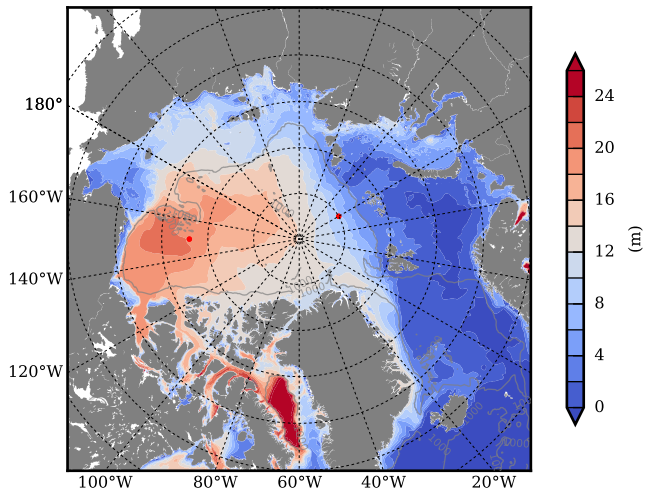

REF04WNCDC mean FWC (m) over 2003

Mean FWC (m) from BG Obs Sys. (Proshutinsky et al. GRL2018) over year 2003

REF04WNCDC mean SSH

Mean SSH from Armitage et al. 2017 2003