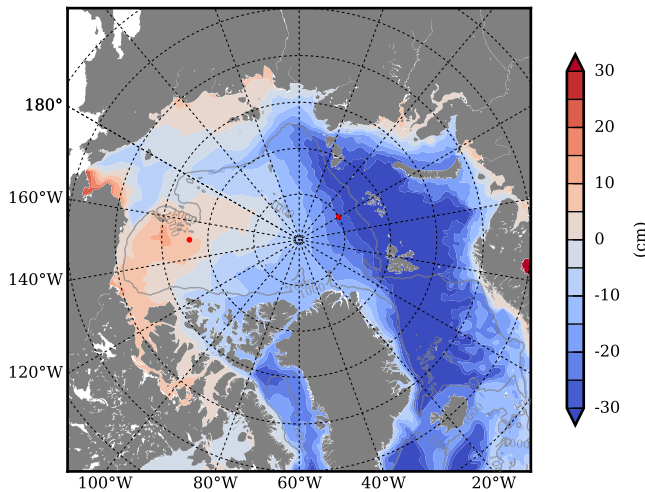

REF04WNCDC mean FWC (m) over 2003

Mean FWC (m) from BG Obs Sys. (Proshutinsky et al. GRL2018) over year 2003

REF04WNCDC mean SSH

Mean SSH from Armitage et al. 2017 2003