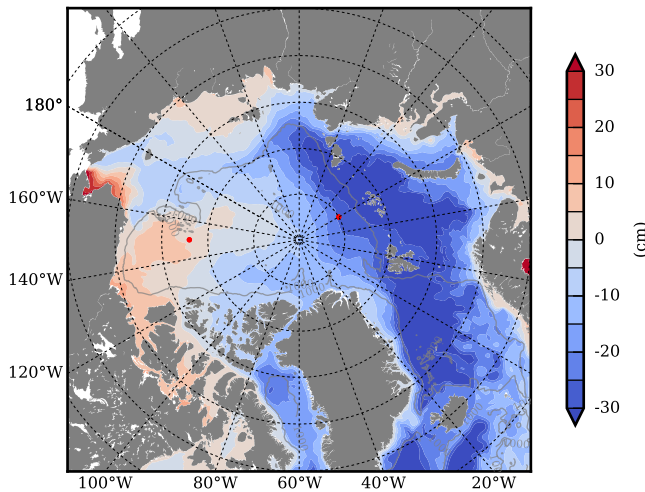

REF04WNCDC mean FWC (m) over 2004

Mean FWC (m) from BG Obs Sys. (Proshutinsky et al. GRL2018) over year 2004

REF04WNCDC mean SSH

Mean SSH from Armitage et al. 2017 2004