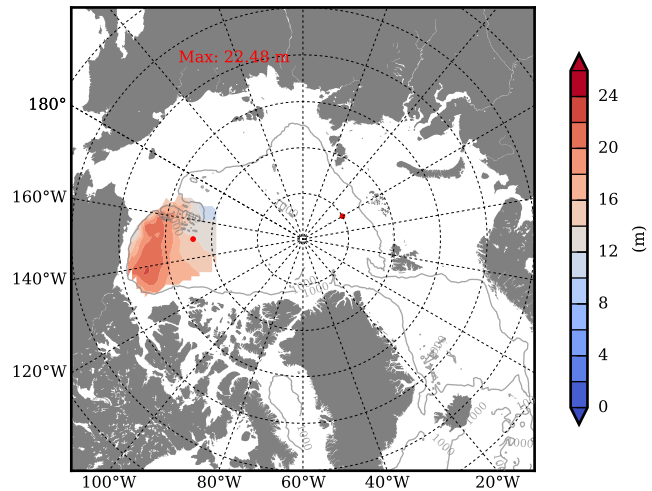

REF04WNCDC mean FWC (m) over 2004

Mean FWC (m) from BG Obs Sys. (Proshutinsky et al. GRL2018) over year 2004

REF04WNCDC mean SSH

Mean SSH from Armitage et al. 2017 2004