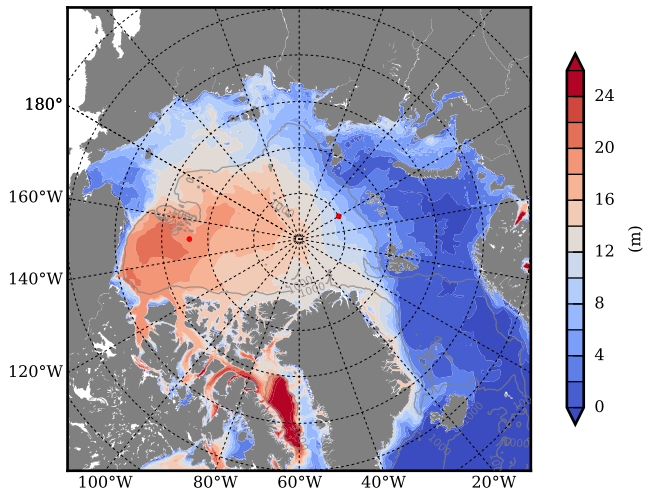

REF04WNCDC mean FWC (m) over 2004

Mean FWC (m) from BG Obs Sys. (Proshutinsky et al. GRL2018) over year 2004

REF04WNCDC mean SSH

Mean SSH from Armitage et al. 2017 2004