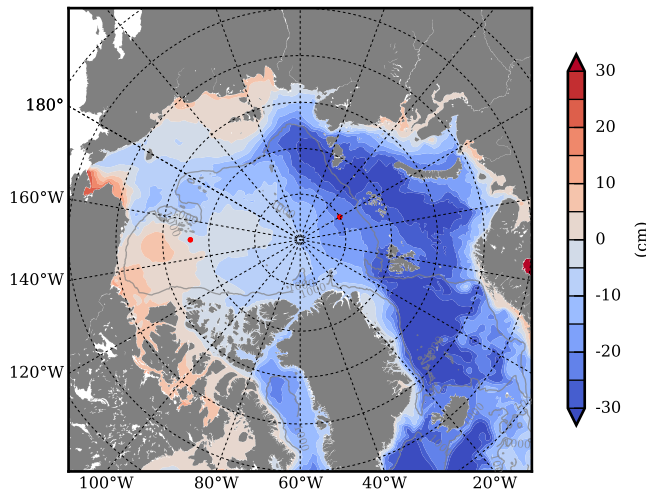

REF04WNCDC mean FWC (m) over 2005

Mean FWC (m) from BG Obs Sys. (Proshutinsky et al. GRL2018) over year 2005

REF04WNCDC mean SSH

Mean SSH from Armitage et al. 2017 2005