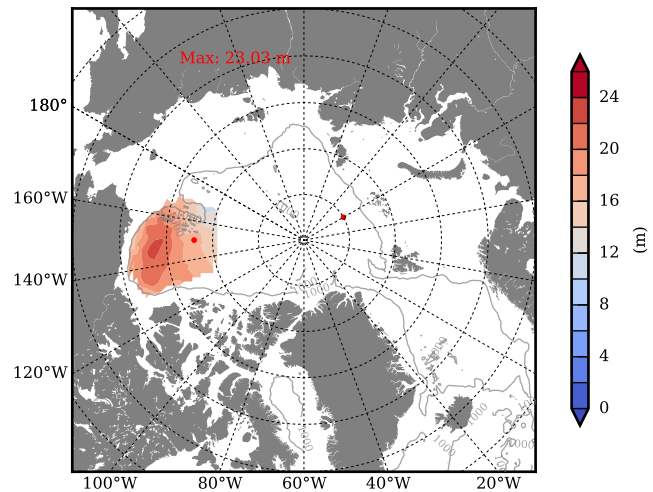

REF04WNCDC mean FWC (m) over 2005

Mean FWC (m) from BG Obs Sys. (Proshutinsky et al. GRL2018) over year 2005

REF04WNCDC mean SSH

Mean SSH from Armitage et al. 2017 2005