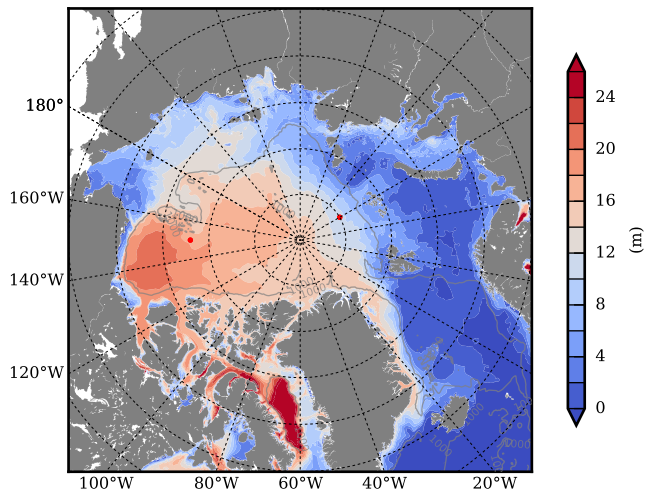

REF04WNCDC mean FWC (m) over 2005

Mean FWC (m) from BG Obs Sys. (Proshutinsky et al. GRL2018) over year 2005

REF04WNCDC mean SSH

Mean SSH from Armitage et al. 2017 2005