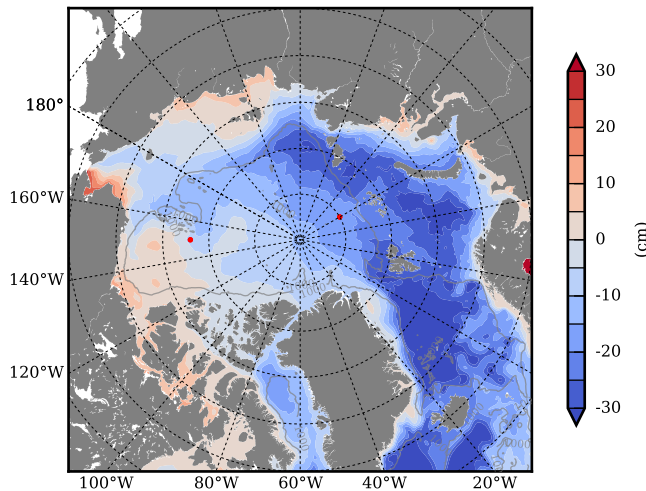

REF04WNCDC mean FWC (m) over 2006

Mean FWC (m) from BG Obs Sys. (Proshutinsky et al. GRL2018) over year 2006

REF04WNCDC mean SSH

Mean SSH from Armitage et al. 2017 2006