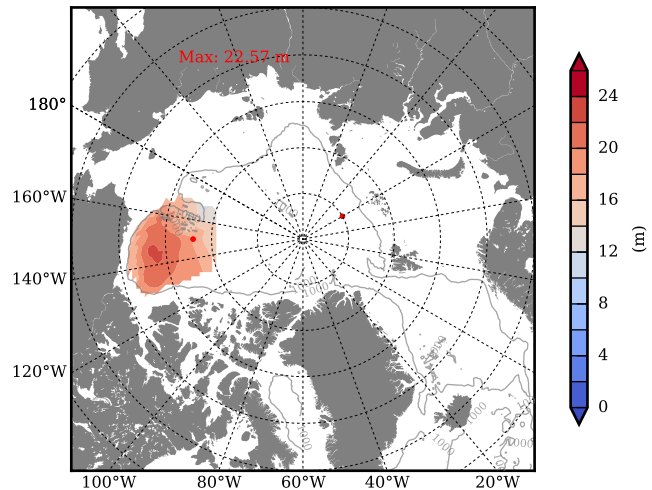

REF04WNCDC mean FWC (m) over 2006

Mean FWC (m) from BG Obs Sys. (Proshutinsky et al. GRL2018) over year 2006

REF04WNCDC mean SSH

Mean SSH from Armitage et al. 2017 2006