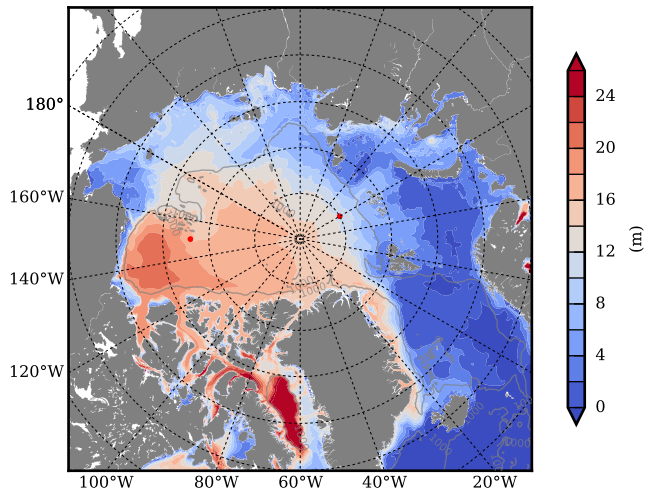

REF04WNCDC mean FWC (m) over 2006

Mean FWC (m) from BG Obs Sys. (Proshutinsky et al. GRL2018) over year 2006

REF04WNCDC mean SSH

Mean SSH from Armitage et al. 2017 2006