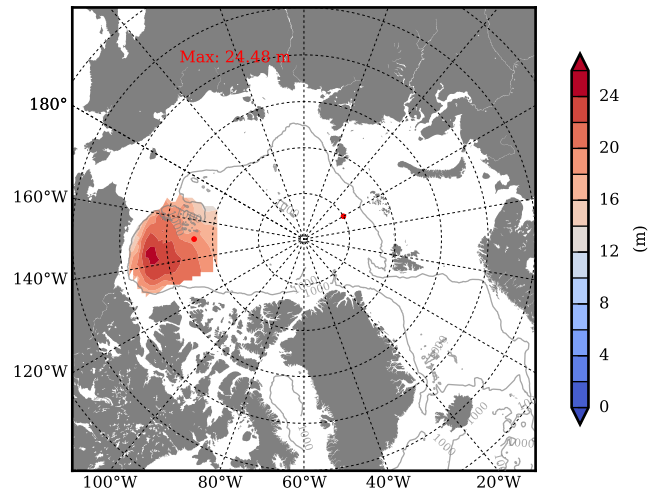

REF04WNCDC mean FWC (m) over 2007

Mean FWC (m) from BG Obs Sys. (Proshutinsky et al. GRL2018) over year 2007

REF04WNCDC mean SSH

Mean SSH from Armitage et al. 2007