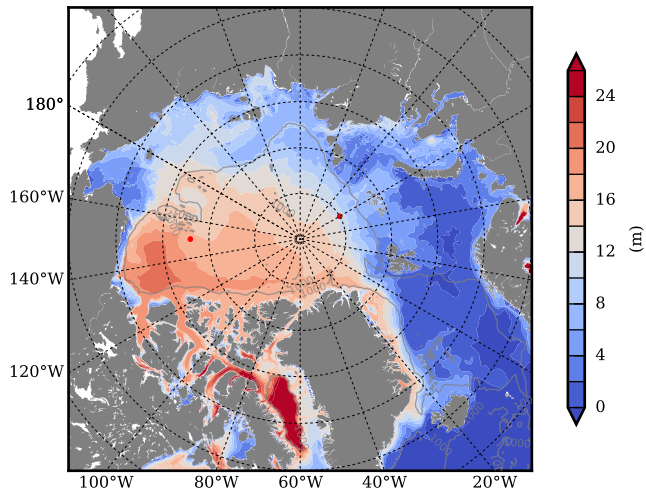

REF04WNCDC mean FWC (m) over 2007

Mean FWC (m) from BG Obs Sys. (Proshutinsky et al. GRL2018) over year 2007

REF04WNCDC mean SSH

Mean SSH from Armitage et al. 2007