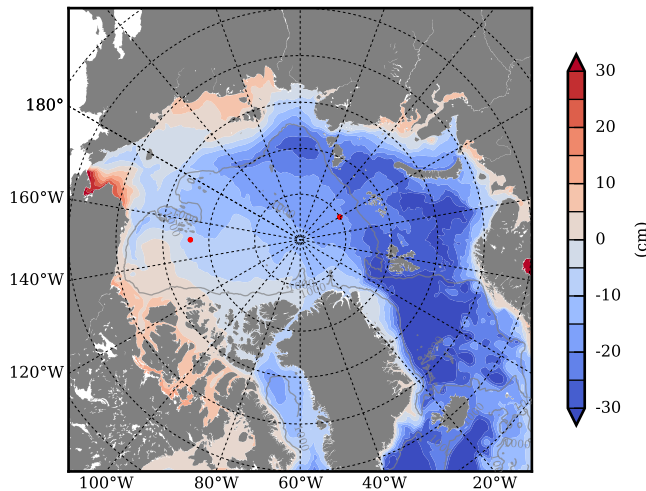

REF04WNCDC mean FWC (m) over 2007

Mean FWC (m) from BG Obs Sys. (Proshutinsky et al. GRL2018) over year 2007

REF04WNCDC mean SSH

Mean SSH from Armitage et al. 2007