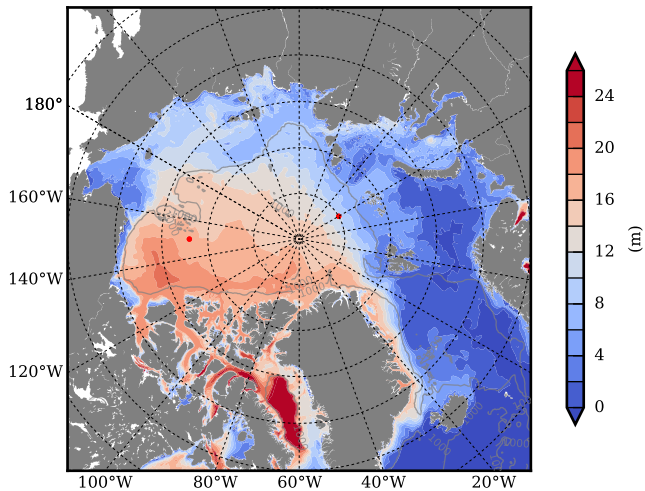

REF04WNCDC mean FWC (m) over 2008

Mean FWC (m) from BG Obs Sys. (Proshutinsky et al. GRL2018) over year 2008

REF04WNCDC mean SSH

Mean SSH from Armitage et al. 2017 2008