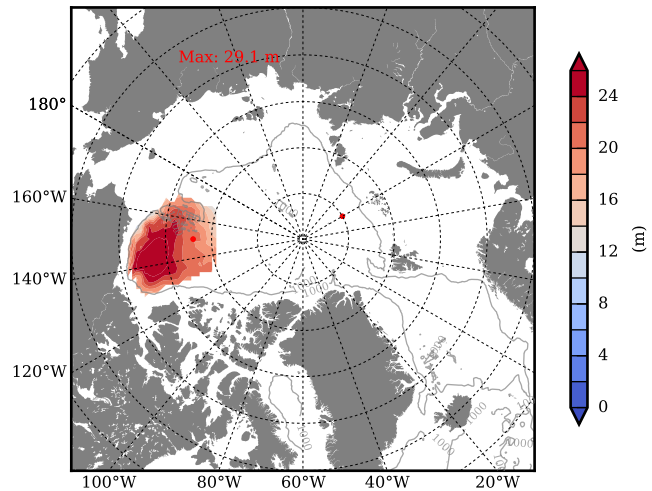

REF04WNCDC mean FWC (m) over 2008

Mean FWC (m) from BG Obs Sys. (Proshutinsky et al. GRL2018) over year 2008

REF04WNCDC mean SSH

Mean SSH from Armitage et al. 2017 2008