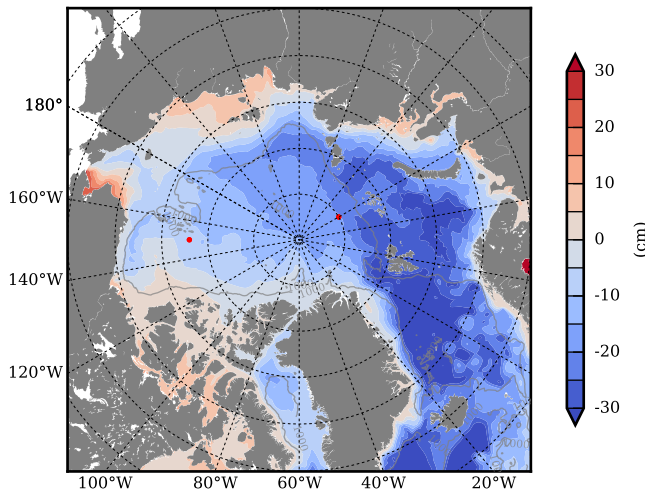

REF04WNCDC mean FWC (m) over 2008

Mean FWC (m) from BG Obs Sys. (Proshutinsky et al. GRL2018) over year 2008

REF04WNCDC mean SSH

Mean SSH from Armitage et al. 2017 2008