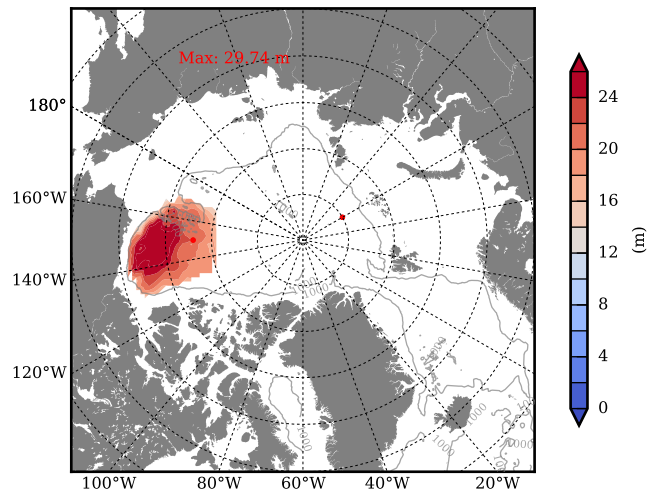

REF04WNCDC mean FWC (m) over 2009

Mean FWC (m) from BG Obs Sys. (Proshutinsky et al. GRL2018) over year 2009

REF04WNCDC mean SSH

Mean SSH from Armitage et al. 2017 2009