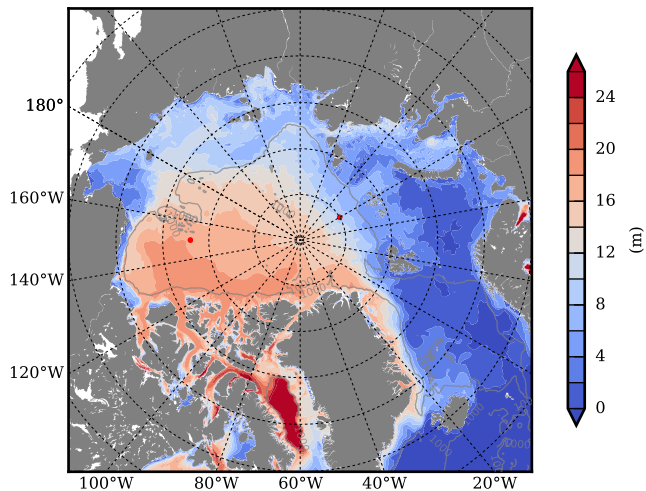

REF04WNCDC mean FWC (m) over 2009

Mean FWC (m) from BG Obs Sys. (Proshutinsky et al. GRL2018) over year 2009

REF04WNCDC mean SSH

Mean SSH from Armitage et al. 2017 2009