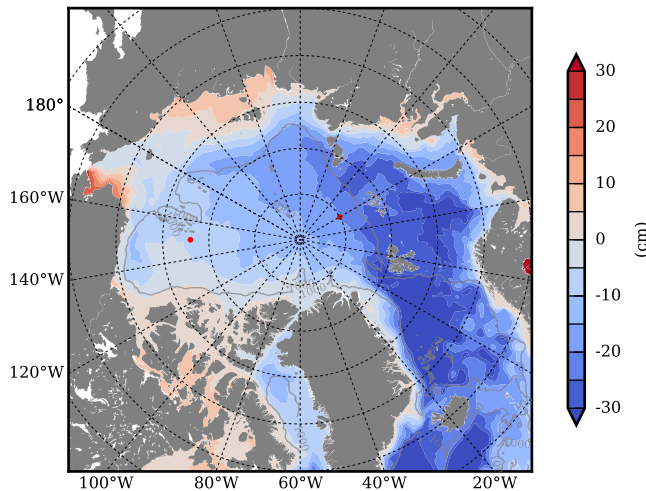

REF04WNCDC mean FWC (m) over 2009

Mean FWC (m) from BG Obs Sys. (Proshutinsky et al. GRL2018) over year 2009

REF04WNCDC mean SSH

Mean SSH from Armitage et al. 2017 2009