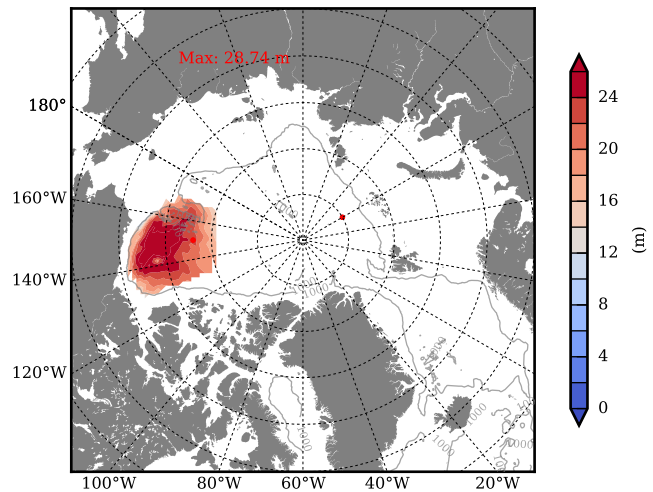

REF04WNCDC mean FWC (m) over 2010

Mean FWC (m) from BG Obs Sys. (Proshutinsky et al. GRL2018) over year 2010

REF04WNCDC mean SSH

Mean SSH from Armitage et al. 2017