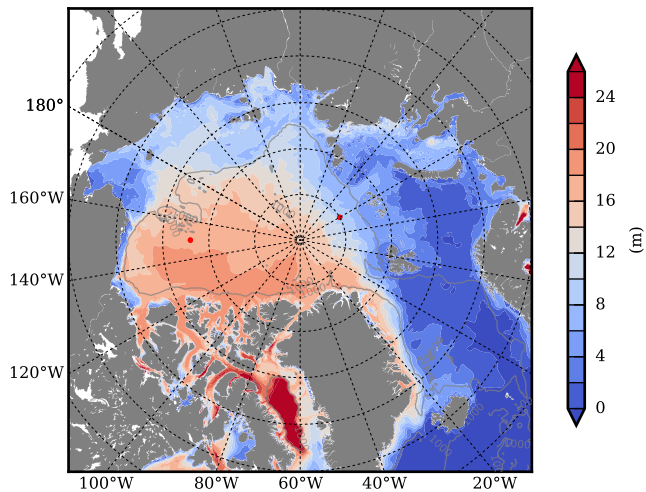

REF04WNCDC mean FWC (m) over 2010

Mean FWC (m) from BG Obs Sys. (Proshutinsky et al. GRL2018) over year 2010

REF04WNCDC mean SSH

Mean SSH from Armitage et al. 2017