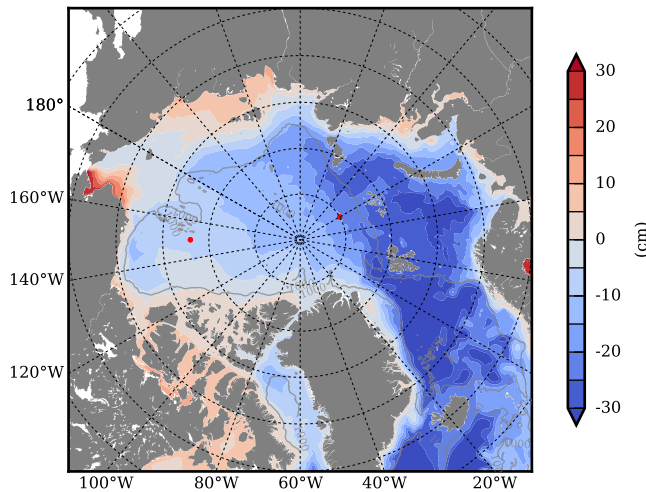

REF04WNCDC mean FWC (m) over 2010

Mean FWC (m) from BG Obs Sys. (Proshutinsky et al. GRL2018) over year 2010

REF04WNCDC mean SSH

Mean SSH from Armitage et al. 2017