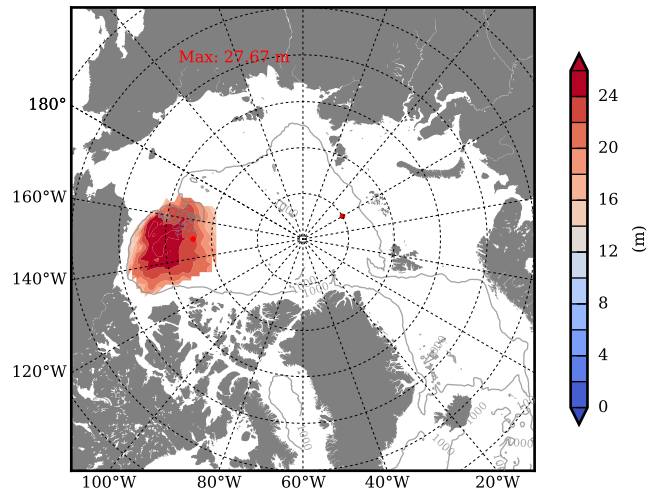

REF04WNCDC mean FWC (m) over 2011

Mean FWC (m) from BG Obs Sys. (Proshutinsky et al. GRL2018) over year 2011

REF04WNCDC mean SSH

Mean SSH from Armitage et al. 2017