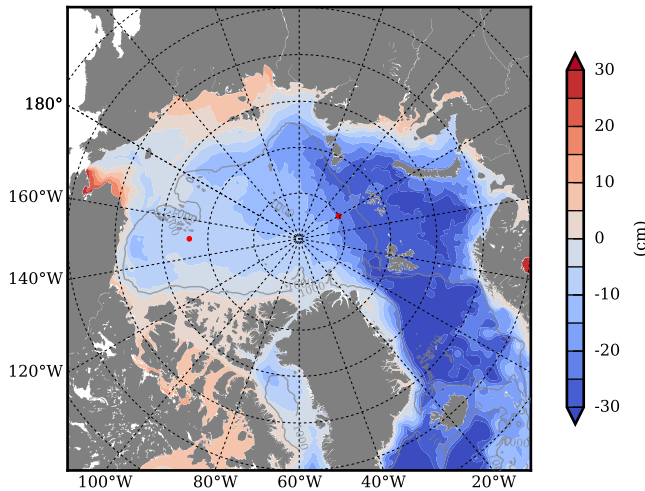

REF04WNCDC mean FWC (m) over 2011

Mean FWC (m) from BG Obs Sys. (Proshutinsky et al. GRL2018) over year 2011

REF04WNCDC mean SSH

Mean SSH from Armitage et al. 2017