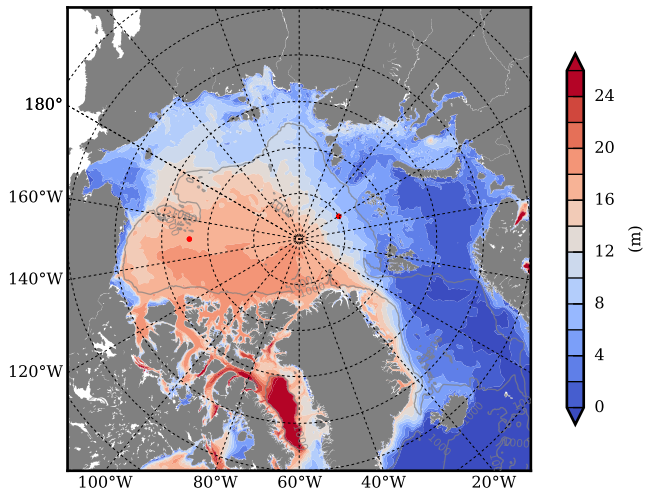

REF04WNCDC mean FWC (m) over 2011

Mean FWC (m) from BG Obs Sys. (Proshutinsky et al. GRL2018) over year 2011

REF04WNCDC mean SSH

Mean SSH from Armitage et al. 2017