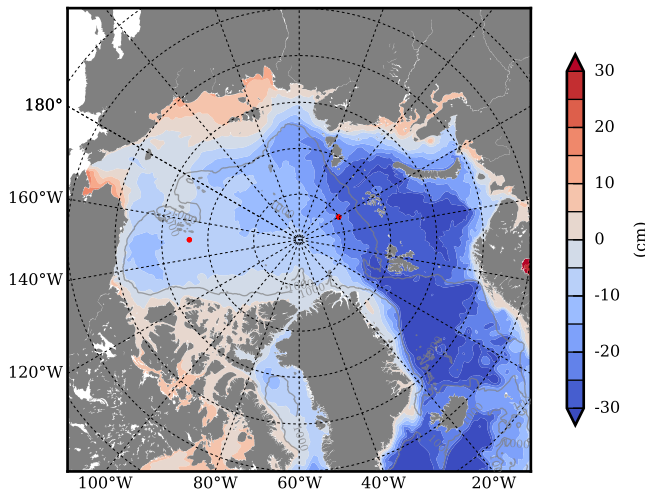

REF04WNCDC mean FWC (m) over 2012

Mean FWC (m) from BG Obs Sys. (Proshutinsky et al. GRL2018) over year 2012

REF04WNCDC mean SSH

Mean SSH from Armitage et al. 2017