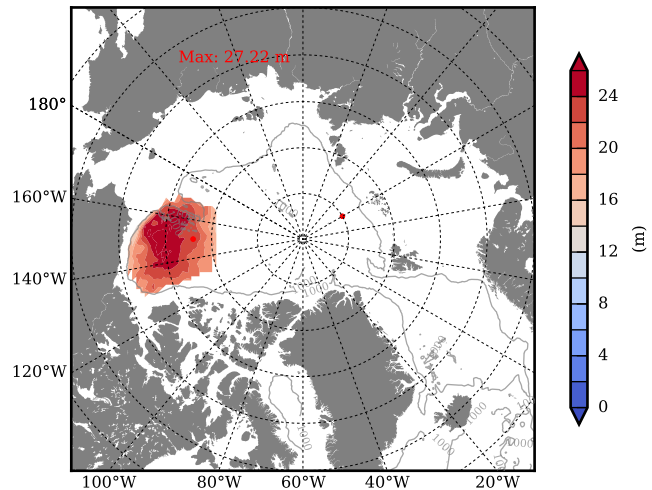

REF04WNCDC mean FWC (m) over 2012

Mean FWC (m) from BG Obs Sys. (Proshutinsky et al. GRL2018) over year 2012

REF04WNCDC mean SSH

Mean SSH from Armitage et al. 2017