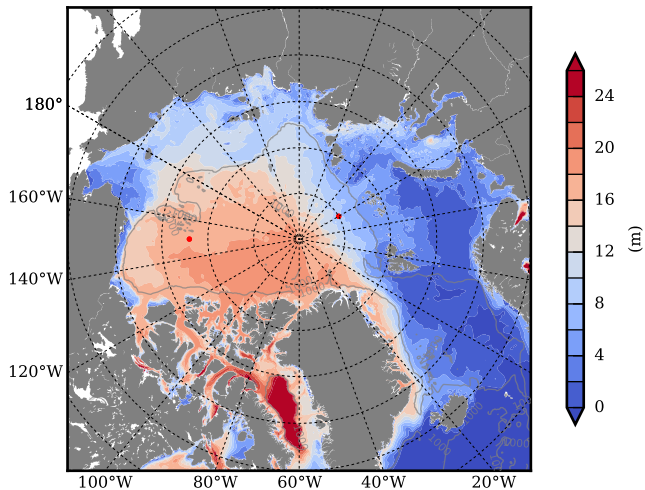

REF04WNCDC mean FWC (m) over 2012

Mean FWC (m) from BG Obs Sys. (Proshutinsky et al. GRL2018) over year 2012

REF04WNCDC mean SSH

Mean SSH from Armitage et al. 2017