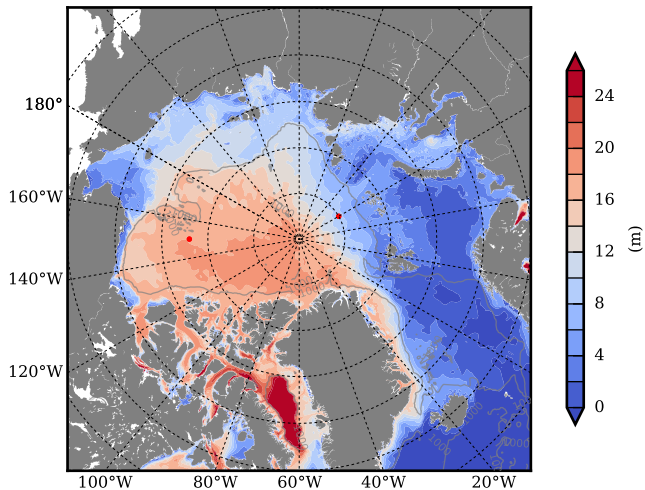

REF04WNCDC mean FWC (m) over 2013

Mean FWC (m) from BG Obs Sys. (Proshutinsky et al. GRL2018) over year 2013

REF04WNCDC mean SSH

Mean SSH from Armitage et al. 2013