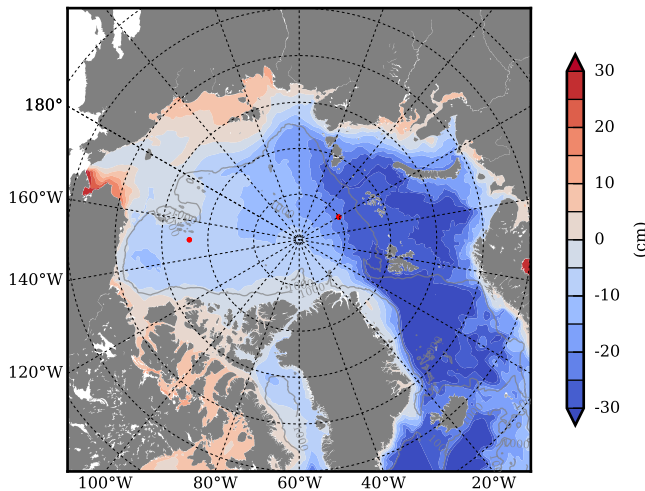

REF04WNCDC mean FWC (m) over 2013

Mean FWC (m) from BG Obs Sys. (Proshutinsky et al. GRL2018) over year 2013

REF04WNCDC mean SSH

Mean SSH from Armitage et al. 2013