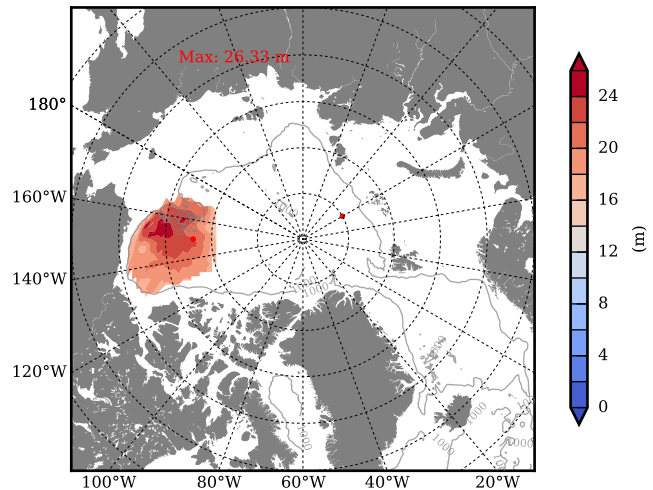

REF04WNCDC mean FWC (m) over 2013

Mean FWC (m) from BG Obs Sys. (Proshutinsky et al. GRL2018) over year 2013

REF04WNCDC mean SSH

Mean SSH from Armitage et al. 2013