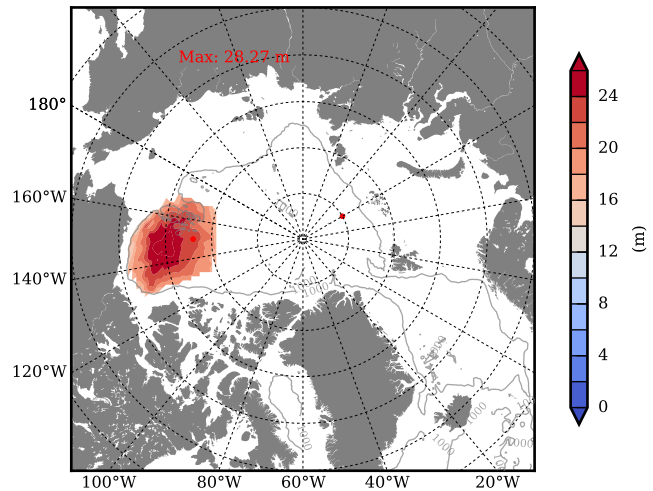

REF04WNCDC mean FWC (m) over 2014

Mean FWC (m) from BG Obs Sys. (Proshutinsky et al. GRL2018) over year 2014

REF04WNCDC mean SSH

Mean SSH from Armitage et al. 2014