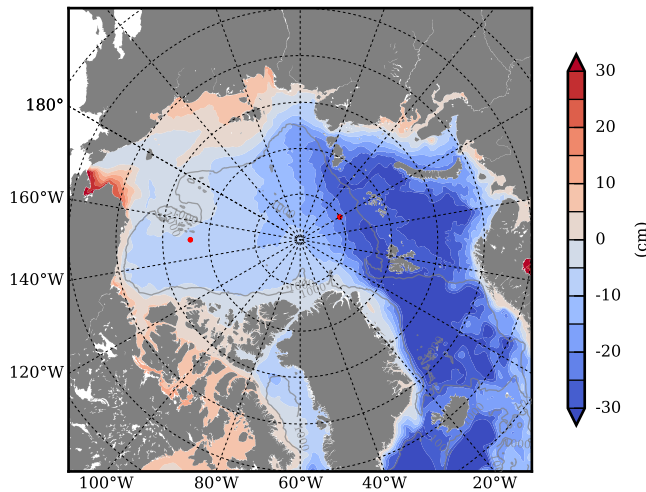

REF04WNCDC mean FWC (m) over 2014

Mean FWC (m) from BG Obs Sys. (Proshutinsky et al. GRL2018) over year 2014

REF04WNCDC mean SSH

Mean SSH from Armitage et al. 2014