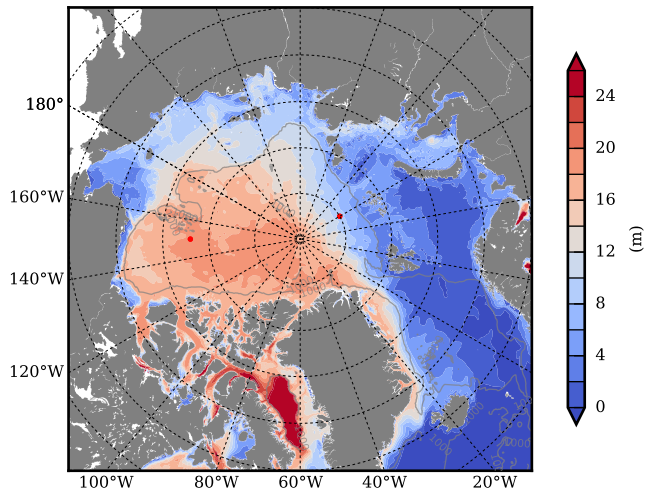

REF04WNCDC mean FWC (m) over 2014

Mean FWC (m) from BG Obs Sys. (Proshutinsky et al. GRL2018) over year 2014

REF04WNCDC mean SSH

Mean SSH from Armitage et al. 2014