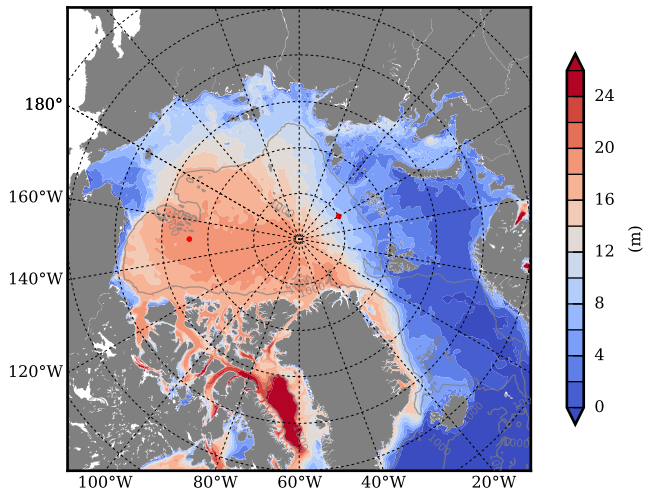

REF04WNCDC mean FWC (m) over 2015

Mean FWC (m) from BG Obs Sys. (Proshutinsky et al. GRL2018) over year 2015

REF04WNCDC mean SSH

Mean SSH from Armitage et al. 2017 2003-2014