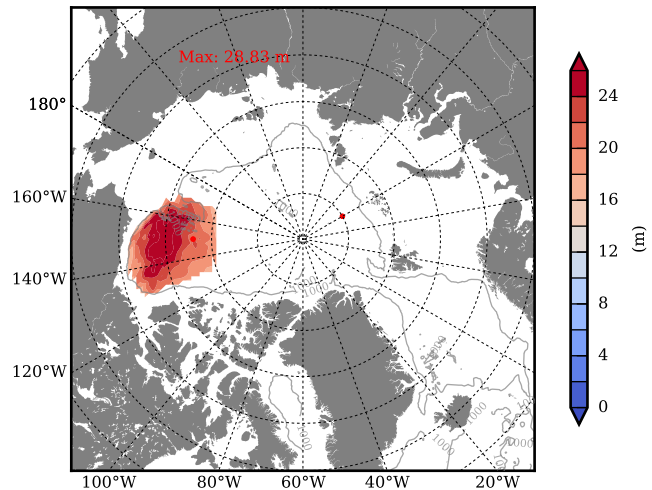

REF04WNCDC mean FWC (m) over 2015

Mean FWC (m) from BG Obs Sys. (Proshutinsky et al. GRL2018) over year 2015

REF04WNCDC mean SSH

Mean SSH from Armitage et al. 2017 2003-2014