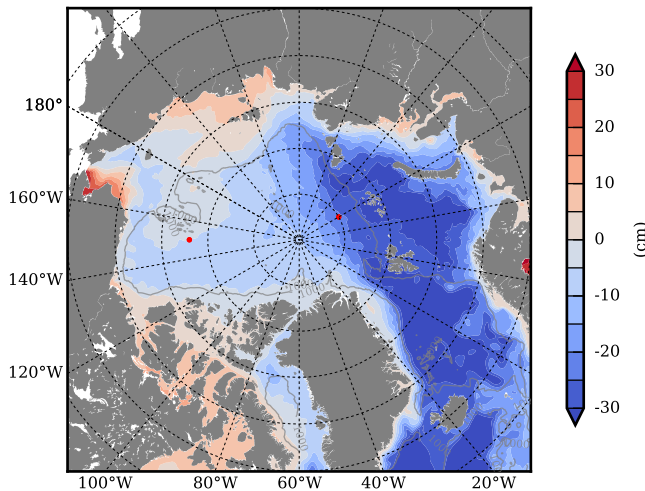

REF04WNCDC mean FWC (m) over 2015

Mean FWC (m) from BG Obs Sys. (Proshutinsky et al. GRL2018) over year 2015

REF04WNCDC mean SSH

Mean SSH from Armitage et al. 2017 2003-2014