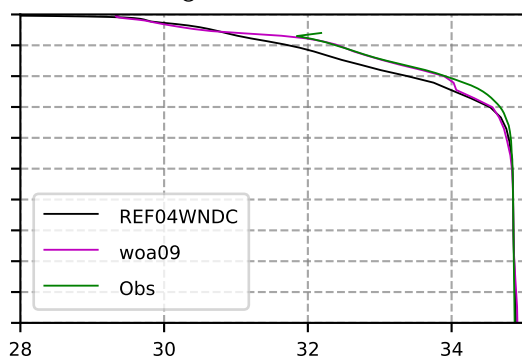

2000 mean temperature
@ moor Arctic B box

2000 mean Salinity
@ moor Arctic B box

@ moor EUR box

@ moor EUR box