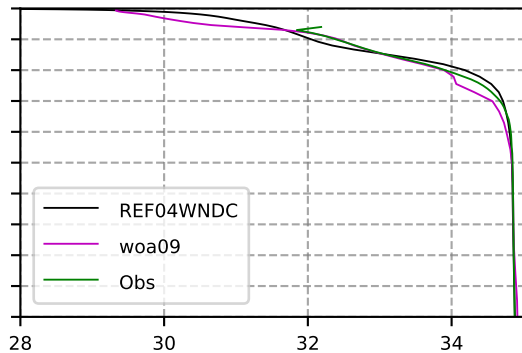

2006 mean temperature
@ moor Arctic B box

2006 mean Salinity
@ moor Arctic B box

@ moor EUR box

@ moor EUR box