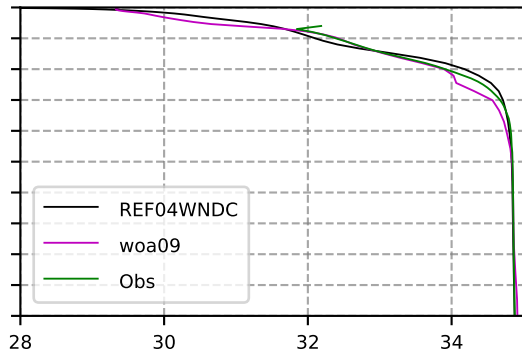

2007 mean temperature  
@ moor Arctic B box

2007 mean Salinity  
@ moor Arctic B box

@ moor EUR box

@ moor EUR box