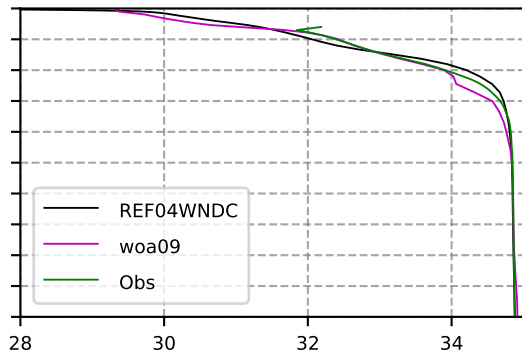

2008 mean temperature  
@ moor Arctic B box

2008 mean Salinity  
@ moor Arctic B box

@ moor EUR box

@ moor EUR box