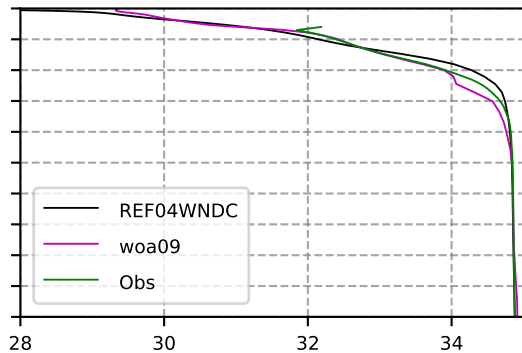

2010 mean temperature  
@ moor Arctic B box

2010 mean Salinity  
@ moor Arctic B box

@ moor EUR box

@ moor EUR box