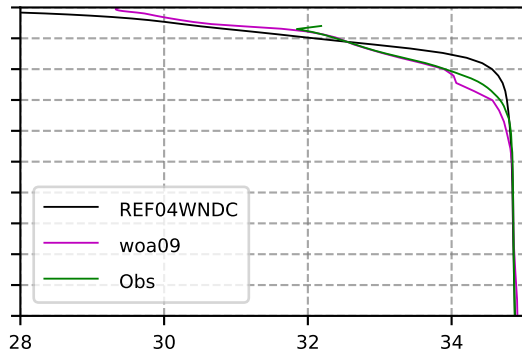

2013 mean temperature
@ moor Arctic B box

2013 mean Salinity
@ moor Arctic B box

@ moor EUR box

@ moor EUR box