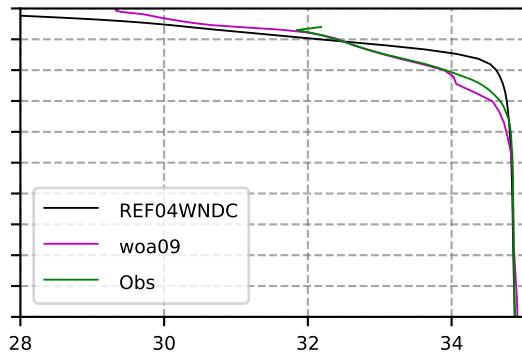

2014 mean temperature  
@ moor Arctic B box

2014 mean Salinity  
@ moor Arctic B box

@ moor EUR box

@ moor EUR box