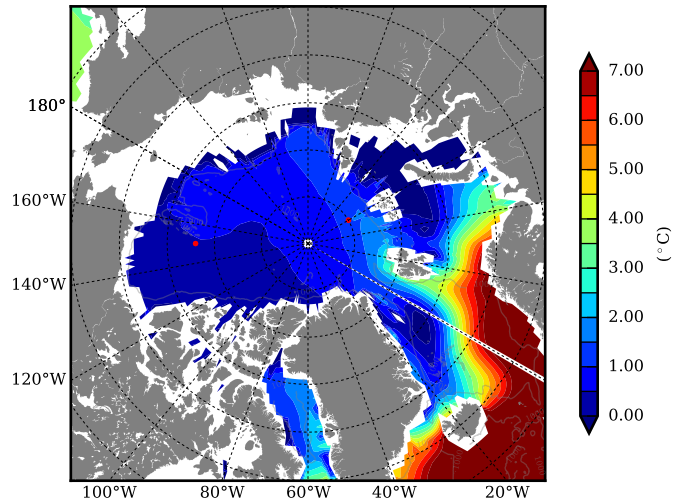

REF06 AW Max Temp over
1993

AW Max Temp from
PHC 3.0

REF06 AW Max Temp depth

AW Max Temp depth from
PHC 3.0