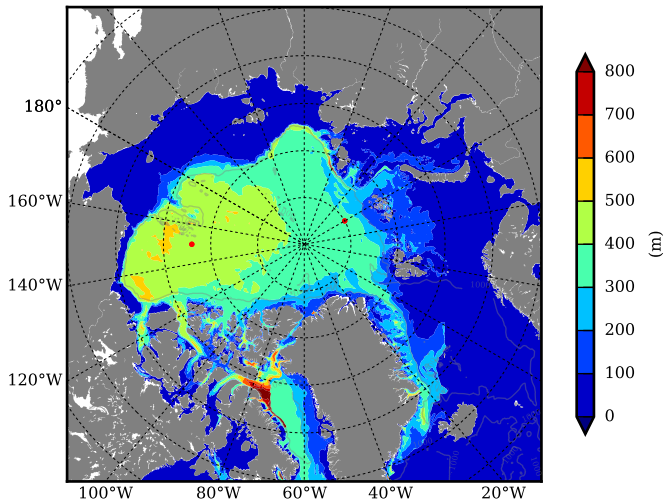

REF06 AW Max Temp over
1993

AW Max Temp from
PHC 3.0

REF06 AW Max Temp depth

AW Max Temp depth from
PHC 3.0