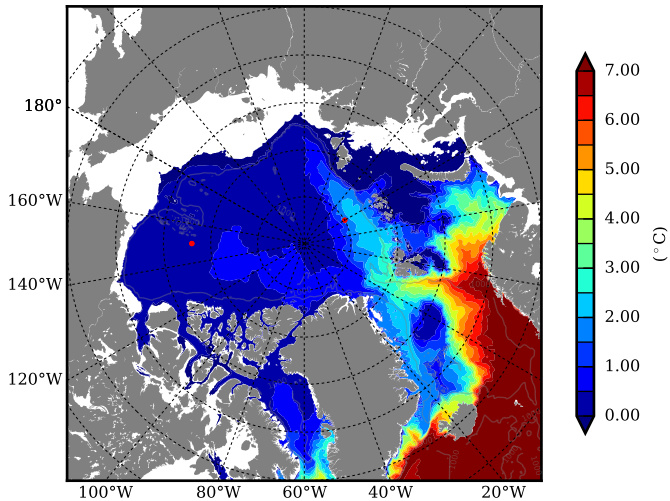

REF06 AW Max Temp over
1993

AW Max Temp from
PHC 3.0

REF06 AW Max Temp depth

AW Max Temp depth from
PHC 3.0