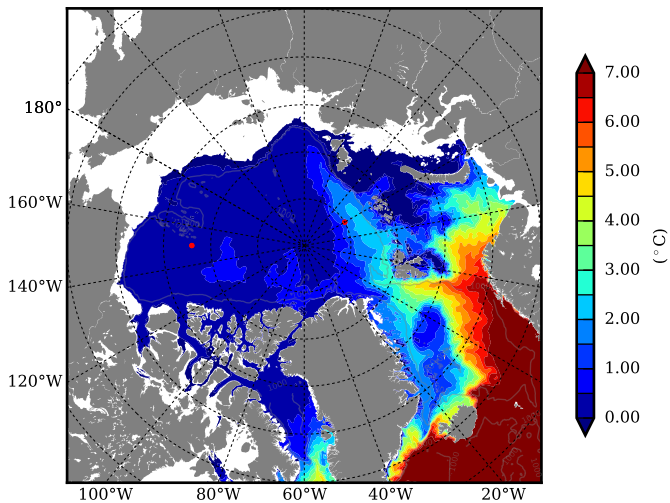

REF06 AW Max Temp over  
1995

AW Max Temp from  
PHC 3.0

REF06 AW Max Temp depth

AW Max Temp depth from  
PHC 3.0