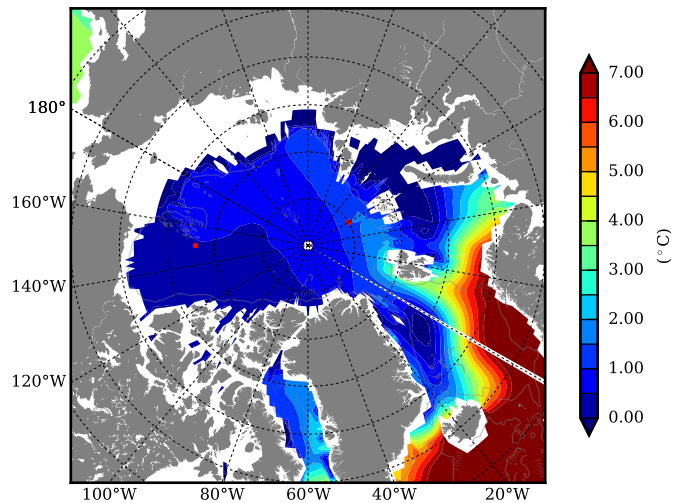

REF06 AW Max Temp over  
1995

AW Max Temp from  
PHC 3.0

REF06 AW Max Temp depth

AW Max Temp depth from  
PHC 3.0