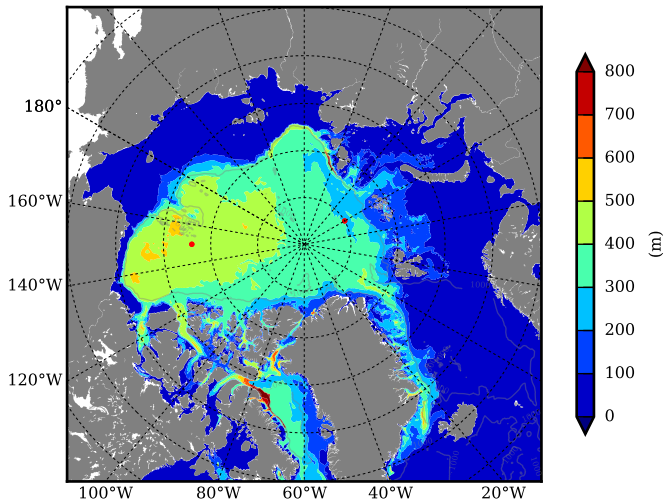

REF06 AW Max Temp over  
1995

AW Max Temp from  
PHC 3.0

REF06 AW Max Temp depth

AW Max Temp depth from  
PHC 3.0