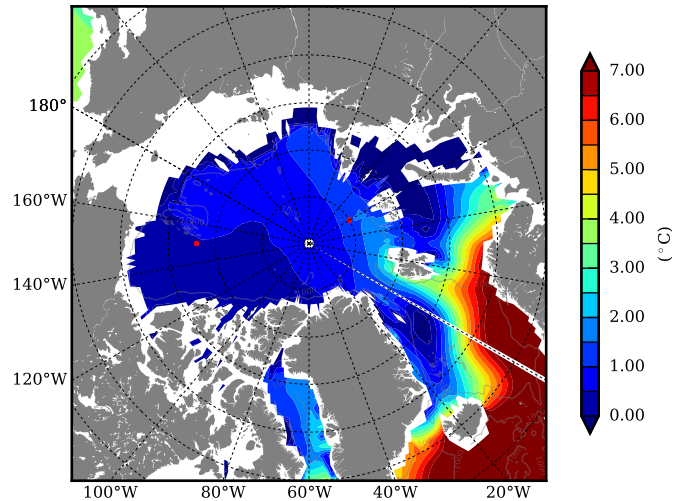

REF06 AW Max Temp over 1999

AW Max Temp from PHC 3.0

REF06 AW Max Temp depth

AW Max Temp depth from PHC 3.0