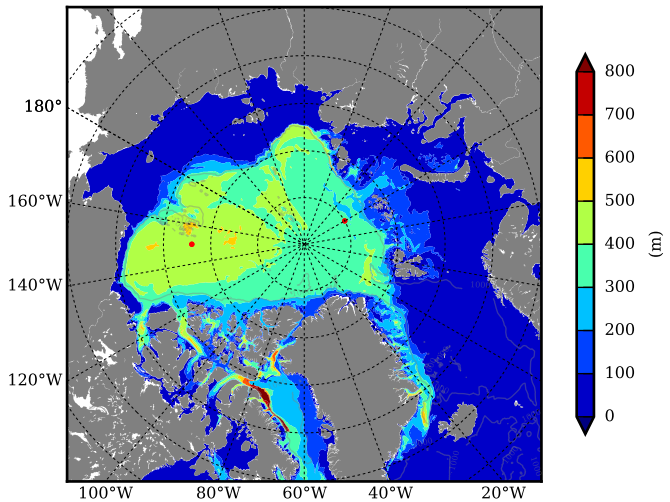

REF06 AW Max Temp over 1999

AW Max Temp from PHC 3.0

REF06 AW Max Temp depth

AW Max Temp depth from PHC 3.0