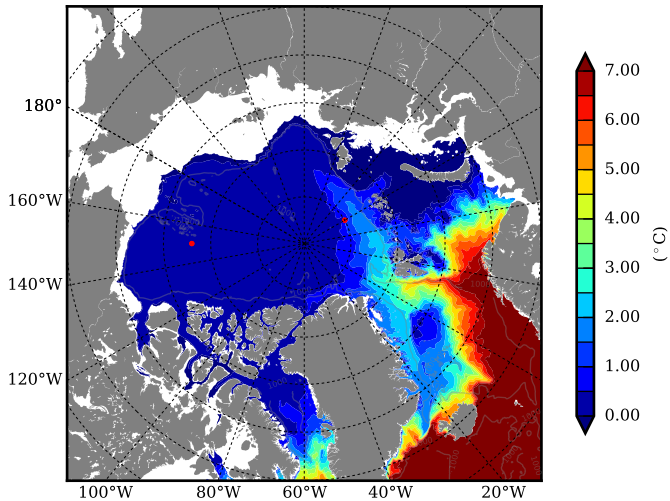

REF06 AW Max Temp over 1999

AW Max Temp from PHC 3.0

REF06 AW Max Temp depth

AW Max Temp depth from PHC 3.0