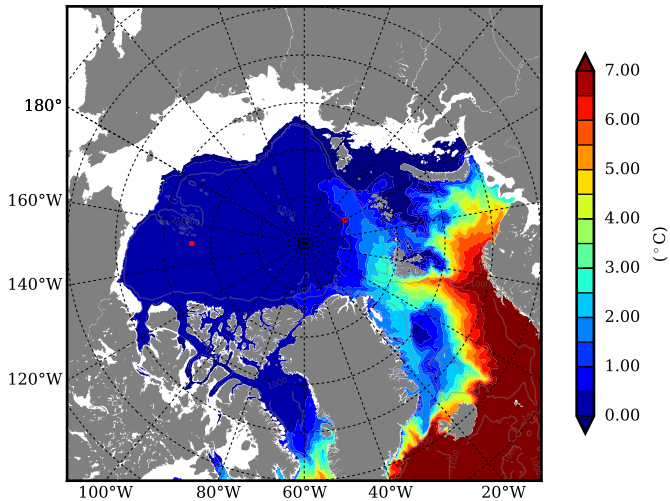

REF06 AW Max Temp over 2000

AW Max Temp from PHC 3.0

REF06 AW Max Temp depth

AW Max Temp depth from PHC 3.0