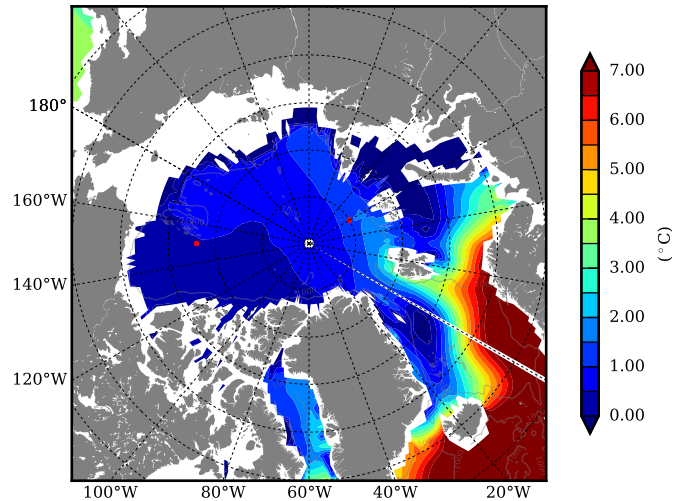

REF06 AW Max Temp over 2000

AW Max Temp from PHC 3.0

REF06 AW Max Temp depth

AW Max Temp depth from PHC 3.0