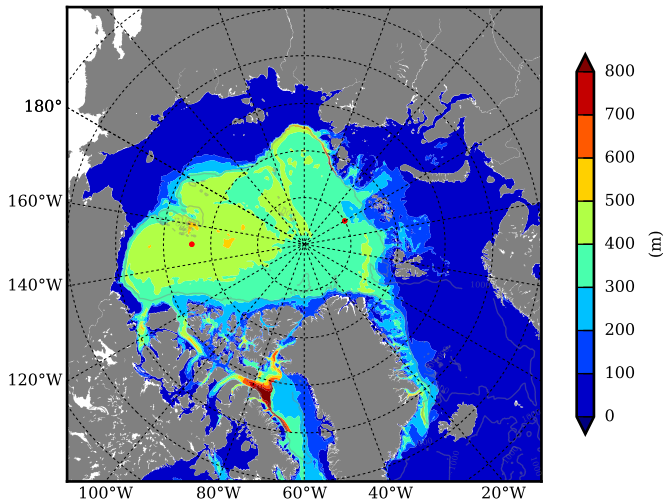

REF06 AW Max Temp over 2000

AW Max Temp from PHC 3.0

REF06 AW Max Temp depth

AW Max Temp depth from PHC 3.0