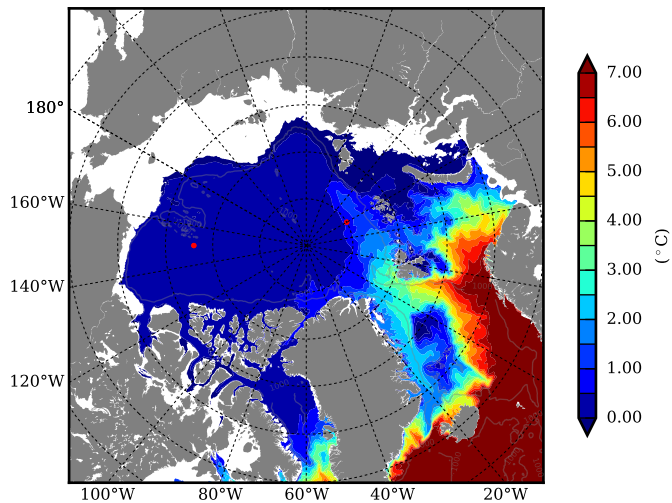

REF06 AW Max Temp over 2001

AW Max Temp from PHC 3.0

REF06 AW Max Temp depth

AW Max Temp depth from PHC 3.0