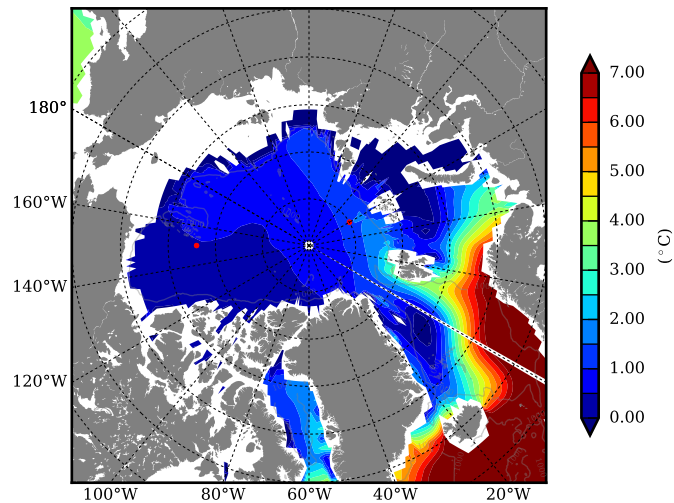

REF06 AW Max Temp over 2001

AW Max Temp from PHC 3.0

REF06 AW Max Temp depth

AW Max Temp depth from PHC 3.0