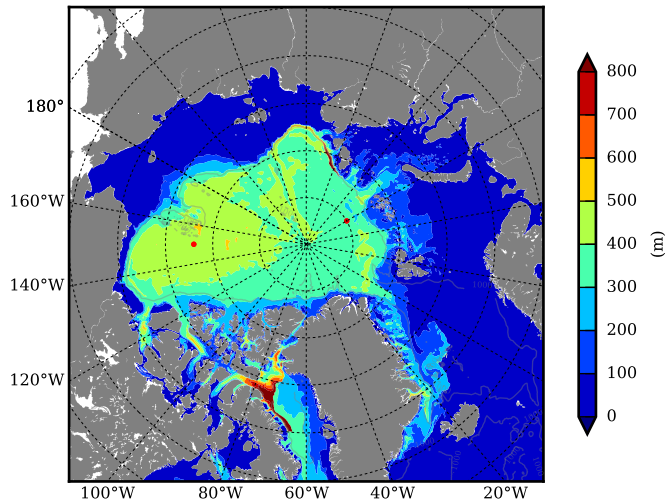

REF06 AW Max Temp over 2001

AW Max Temp from PHC 3.0

REF06 AW Max Temp depth

AW Max Temp depth from PHC 3.0