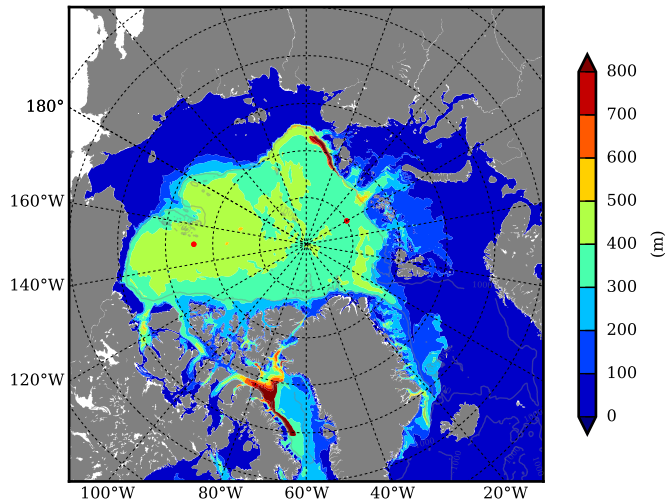

REF06 AW Max Temp over
2003

AW Max Temp from
PHC 3.0

REF06 AW Max Temp depth

AW Max Temp depth from
PHC 3.0