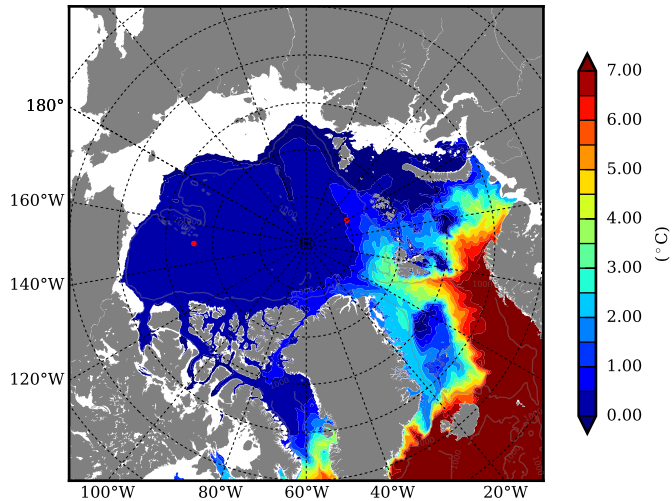

REF06 AW Max Temp over
2003

AW Max Temp from
PHC 3.0

REF06 AW Max Temp depth

AW Max Temp depth from
PHC 3.0