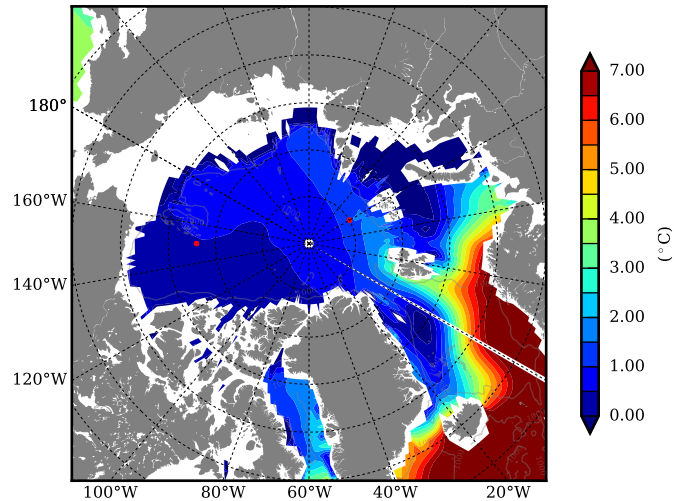

REF06 AW Max Temp over
2003

AW Max Temp from
PHC 3.0

REF06 AW Max Temp depth

AW Max Temp depth from
PHC 3.0